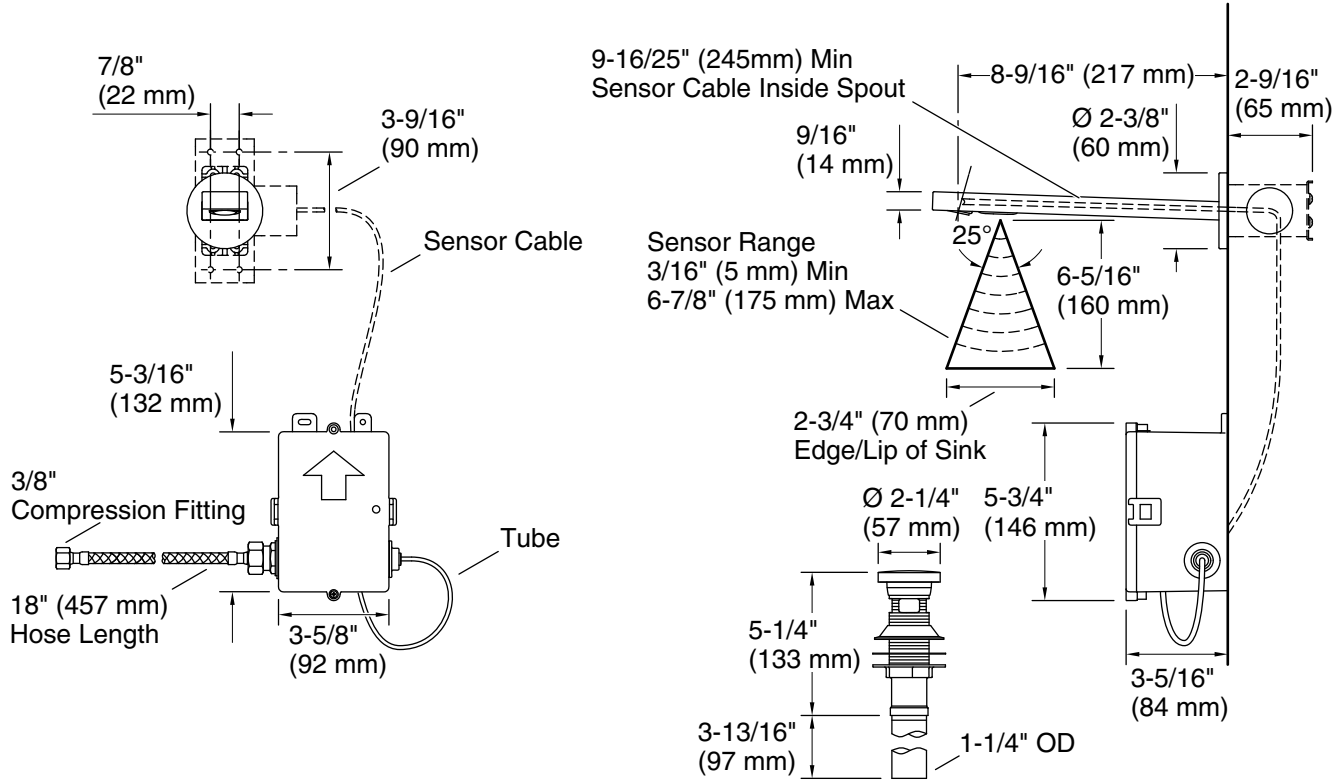

Technical Information

All product dimensions are nominal.

Power source: Battery - DC, included

Faucet:

Flow rate: 0.5 gal/min (1.9 l/min)

Drain included: Yes

Spout:

Spout reach: 8-9/16" (217 mm)

Handshower:

Rated maximum flow: 0 gal/min (0 l/min)

Notes

Install this product according to the installation instructions.

ADA, OBC, CSA B651 compliant when installed to the specific requirements of these regulations.