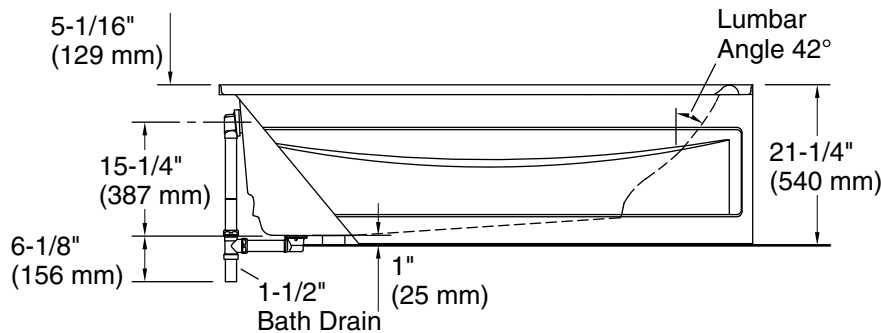

Required Electrical Service

Two dedicated circuits required, protected with Class A Ground-Fault Circuit-Interrupter (GFCI). Outside North America, this device may be known as a Residual Current Device (RCD).

Blower, Heated Surface:	120 V, 15 A, 60 Hz
Air bath:	120 V, 15 A, 60 Hz

Technical Information

All product dimensions are nominal.

Drain location:	Left
Basin area, bottom:	47-15/16" x 20-1/16" (1218 mm x 510 mm)
Basin area, top:	65-3/8" x 25" (1660 mm x 636 mm)
Weight:	121 lbs (54.9 kg)
Minimum floor load:	41 lbs/ft² (200.2 kg/m²)
Water depth:	13-3/8" (340 mm)
Water capacity:	72 gal (272.5 L)
Electrical component rating:	Blower: 120 V, 10 A, 60 Hz Heated Surface: 120 V, 0.5 A, 60 Hz, 65 W

Notes

Measure your actual product for rough-in details.

Install this product according to the installation instructions.

The hot water supply should be 70% of the capacity of the bath or greater. Installations will vary.

Remote blower installation kit K-1446 is available for relocating the blower. Provide access for servicing the blower.

Do not relocate or alter the PVC tee or coiled flexible tubing connected to the blower. Follow the blower relocation instructions exactly.

1-800-4KOHLER (1-800-456-4537)

Kohler Co. reserves the right to make revisions without notice to product specifications.

For the most current Specification Sheet, go to www.kohler.com USA or www.kohler.ca Canada

8-26-2024 22:59 - US/CA