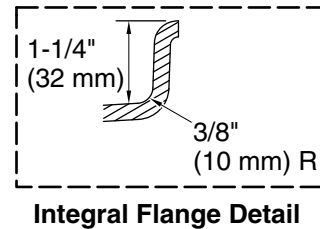

8-26-2024 22:59 - US/CA

Mariposa®
 72" x 36" alcove Heated BubbleMassage™ air bath
 with Bask® heated surface, left drain
K-1257-GHLAW

No change in measurements if connected with drain illustrated. (K-7272)