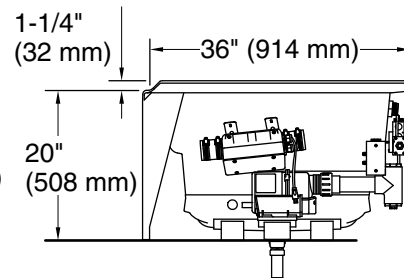

Required Electrical Service

Two dedicated circuits required, protected with Class A Ground-Fault Circuit-Interrupter (GFCI). Outside North America, this device may be known as a Residual Current Device (RCD).

Blower, Heated Surface:	120 V, 15 A, 60 Hz
Air bath:	120 V, 15 A, 60 Hz

Technical Information

All product dimensions are nominal.

Drain location:	Left
Basin area, bottom:	47-15/16" x 20-1/16" (1218 mm x 510 mm)
Basin area, top:	65-3/8" x 25" (1660 mm x 636 mm)
Weight:	121 lbs (54.9 kg)
Minimum floor load:	41 lbs/ft² (200.2 kg/m²)
Water depth:	13-3/8" (340 mm)
Water capacity:	72 gal (272.5 L)
Electrical component rating:	Blower: 120 V, 10 A, 60 Hz Heated Surface: 120 V, 0.5 A, 60 Hz, 65 W

Notes

Measure your actual product for rough-in details.

Install this product according to the installation instructions.

The hot water supply should be 70% of the capacity of the bath or greater. Installations will vary.

Remote blower installation kit K-1446 is available for relocating the blower. Provide access for servicing the blower.

Do not relocate or alter the PVC tee or coiled flexible tubing connected to the blower. Follow the blower relocation instructions exactly.

1-800-4KOHLER (1-800-456-4537)

Kohler Co. reserves the right to make revisions without notice to product specifications.

For the most current Specification Sheet, go to www.kohler.com USA or www.kohler.ca Canada

8-26-2024 22:59 - US/CA