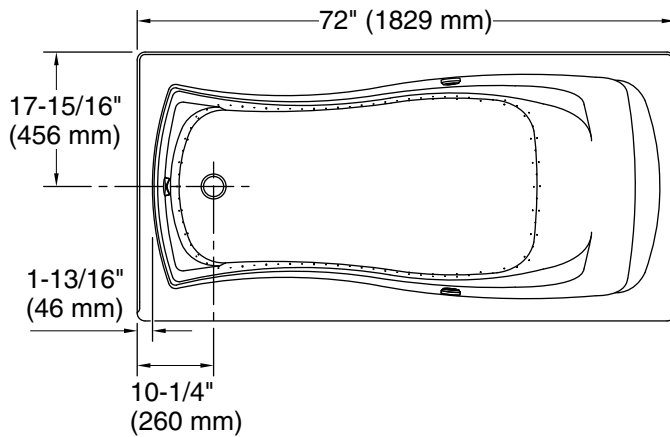

8-26-2024 22:59 - US/CA

Mariposa®
 72" x 36" alcove Heated BubbleMassage™ air bath
 with Bask® heated surface, left drain
K-1257-GHLAW

No change in measurements if connected with drain illustrated. (K-7272)