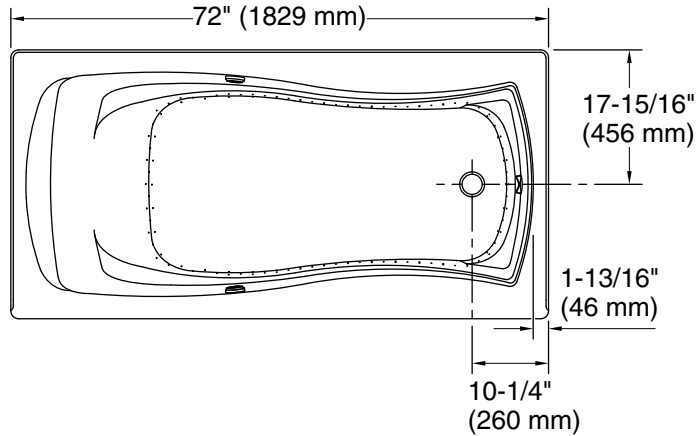

Required Electrical Service

Two dedicated circuits required, protected with Class A Ground-Fault Circuit-Interrupter (GFCI). Outside North America, this device may be known as a Residual Current Device (RCD).

Blower, Heated	120 V, 15 A, 60 Hz
Surface:	
Air bath:	120 V, 15 A, 60 Hz

Technical Information

All product dimensions are nominal.

Drain location:	Right
Basin area, bottom:	47-15/16" x 20-1/16" (1218 mm x 510 mm)
Basin area, top:	65-3/8" x 25" (1660 mm x 636 mm)
Weight:	121 lbs (54.9 kg)
Minimum floor load:	41 lbs/ft² (200.2 kg/m²)
Water depth:	13-3/8" (340 mm)
Water capacity:	72 gal (272.5 L)
Electrical component rating:	Blower: 120 V, 10 A, 60 Hz Heated Surface: 120 V, 0.5 A, 60 Hz, 65 W

Notes

Measure your actual product for rough-in details.

Install this product according to the installation instructions.

The hot water supply should be 70% of the capacity of the bath or greater. Installations will vary.

Remote blower installation kit K-1446 is available for relocating the blower. Provide access for servicing the blower.

Do not relocate or alter the PVC tee or coiled flexible tubing connected to the blower. Follow the blower relocation instructions exactly.

1-800-4KOHLER (1-800-456-4537)

Kohler Co. reserves the right to make revisions without notice to product specifications.

For the most current Specification Sheet, go to www.kohler.com USA or www.kohler.ca Canada

11-18-2024 22:11 - US/CA