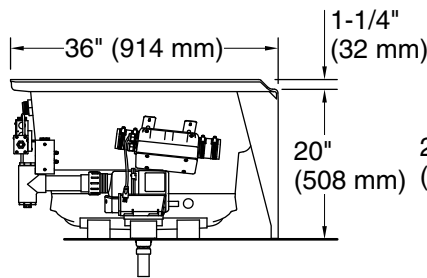

Required Electrical Service

Two dedicated circuits required, protected with Class A Ground-Fault Circuit-Interrupter (GFCI). Outside North America, this device may be known as a Residual Current Device (RCD).

Blower, Heated	120 V, 15 A, 60 Hz
Surface:	
Air bath:	120 V, 15 A, 60 Hz

Technical Information

All product dimensions are nominal.

Drain location:	Right
Basin area, bottom:	47-15/16" x 20-1/16" (1218 mm x 510 mm)
Basin area, top:	65-3/8" x 25" (1660 mm x 636 mm)
Weight:	121 lbs (54.9 kg)
Minimum floor load:	41 lbs/ft² (200.2 kg/m²)
Water depth:	13-3/8" (340 mm)
Water capacity:	72 gal (272.5 L)
Electrical component rating:	Blower: 120 V, 10 A, 60 Hz Heated Surface: 120 V, 0.5 A, 60 Hz, 65 W

Notes

Measure your actual product for rough-in details.

Install this product according to the installation instructions.

The hot water supply should be 70% of the capacity of the bath or greater. Installations will vary.

Remote blower installation kit K-1446 is available for relocating the blower. Provide access for servicing the blower.

Do not relocate or alter the PVC tee or coiled flexible tubing connected to the blower. Follow the blower relocation instructions exactly.

1-800-4KOHLER (1-800-456-4537)

Kohler Co. reserves the right to make revisions without notice to product specifications.

For the most current Specification Sheet, go to www.kohler.com USA or www.kohler.ca Canada

11-18-2024 22:11 - US/CA