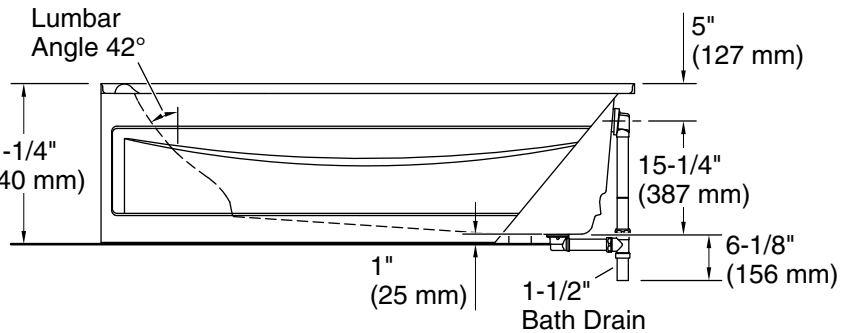

Required Electrical Service

Two dedicated circuits required, protected with Class A Ground-Fault Circuit-Interrupter (GFCI). Outside North America, this device may be known as a Residual Current Device (RCD).

Blower, Heated	120 V, 15 A, 60 Hz
Surface:	
Air bath:	120 V, 15 A, 60 Hz

Technical Information

All product dimensions are nominal.

Drain location:	Right
Basin area, bottom:	47-15/16" x 20-1/16" (1218 mm x 510 mm)
Basin area, top:	65-3/8" x 25" (1660 mm x 636 mm)
Weight:	121 lbs (54.9 kg)
Minimum floor load:	41 lbs/ft² (200.2 kg/m²)
Water depth:	13-3/8" (340 mm)
Water capacity:	72 gal (272.5 L)
Electrical component rating:	Blower: 120 V, 10 A, 60 Hz Heated Surface: 120 V, 0.5 A, 60 Hz, 65 W

Notes

Measure your actual product for rough-in details.

Install this product according to the installation instructions.

The hot water supply should be 70% of the capacity of the bath or greater. Installations will vary.

Remote blower installation kit K-1446 is available for relocating the blower. Provide access for servicing the blower.

Do not relocate or alter the PVC tee or coiled flexible tubing connected to the blower. Follow the blower relocation instructions exactly.

1-800-4KOHLER (1-800-456-4537)

Kohler Co. reserves the right to make revisions without notice to product specifications.

For the most current Specification Sheet, go to www.kohler.com USA or www.kohler.ca Canada

11-18-2024 22:11 - US/CA