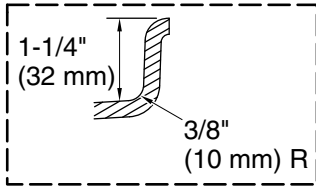

Color Code Description

	0	White
--	---	-------

Mariposa®

72" x 36" alcove Heated BubbleMassage™ air bath with Bask® heated surface, right drain
K-1257-GHRAW

No change in measurements if connected with drain illustrated. (K-7272)

Blower, Heated	120 V, 15 A, 60 Hz
Surface:	
Air bath:	120 V, 15 A, 60 Hz

Technical Information

All product dimensions are nominal.

Drain location:	Right
Basin area, bottom:	47-15/16" x 20-1/16" (1218 mm x 510 mm)
Basin area, top:	65-3/8" x 25" (1660 mm x 636 mm)
Weight:	121 lbs (54.9 kg)
Minimum floor load:	41 lbs/ft ² (200.2 kg/m ²)
Water depth:	13-3/8" (340 mm)
Water capacity:	72 gal (272.5 L)
Electrical component rating:	Blower: 120 V, 10 A, 60 Hz Heated Surface: 120 V, 0.5 A, 60 Hz, 65 W