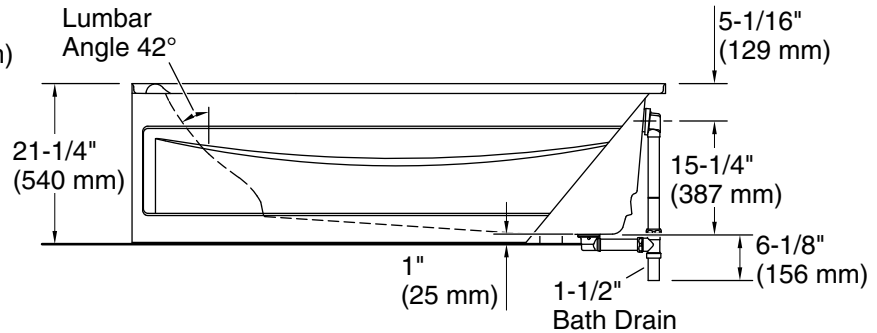

No change in measurements if connected with drain illustrated. (K-7272)

Required Electrical Service

Two dedicated circuits required, protected with Class A Ground-Fault Circuit-Interrupter (GFCI). Outside North America, this device may be known as a Residual Current Device (RCD).

Blower:	120 V, 15 A, 60 Hz
Air bath:	120 V, 15 A, 60 Hz

Technical Information

All product dimensions are nominal.

Drain location:	Right
Basin area, bottom:	48" x 20-1/16" (1218 mm x 510 mm)
Basin area, top:	65-3/8" x 25" (1660 mm x 636 mm)
Weight:	115 lbs (52.2 kg)
Minimum floor load:	41 lbs/ft² (200.2 kg/m²)
Water depth:	13-3/8" (340 mm)
Water capacity:	72 gal (272.5 L)
Electrical component rating:	Blower: 120 V, 10 A, 60 Hz Air bath: 120 V, 5 A, 60 Hz
Minimum flat for door:	2-1/8" (54 mm)

Notes

Measure your actual product for rough-in details.

Install this product according to the installation instructions.

The hot water supply should be 70% of the capacity of the bath or greater. Installations will vary.

Remote blower installation kit K-1446 is available for relocating the blower. Provide access for servicing the blower.

Do not relocate or alter the PVC tee or coiled flexible tubing connected to the blower. Follow the blower relocation instructions exactly.