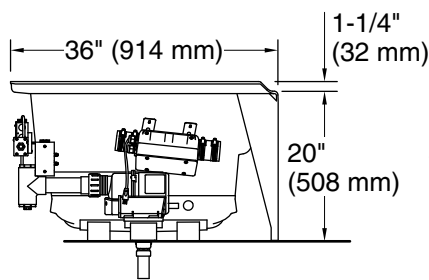

No change in measurements if connected with drain illustrated. (K-7272)

Required Electrical Service

Two dedicated circuits required, protected with Class A Ground-Fault Circuit-Interrupter (GFCI). Outside North America, this device may be known as a Residual Current Device (RCD).

Blower:	120 V, 15 A, 60 Hz
Air bath:	120 V, 15 A, 60 Hz

Technical Information

All product dimensions are nominal.

Drain location:	Right
Basin area, bottom:	48" x 20-1/16" (1218 mm x 510 mm)
Basin area, top:	65-3/8" x 25" (1660 mm x 636 mm)
Weight:	115 lbs (52.2 kg)
Minimum floor load:	41 lbs/ft² (200.2 kg/m²)
Water depth:	13-3/8" (340 mm)
Water capacity:	72 gal (272.5 L)
Electrical component rating:	Blower: 120 V, 10 A, 60 Hz Air bath: 120 V, 5 A, 60 Hz
Minimum flat for door:	2-1/8" (54 mm)

Notes

Measure your actual product for rough-in details.

Install this product according to the installation instructions.

The hot water supply should be 70% of the capacity of the bath or greater. Installations will vary.

Remote blower installation kit K-1446 is available for relocating the blower. Provide access for servicing the blower.

Do not relocate or alter the PVC tee or coiled flexible tubing connected to the blower. Follow the blower relocation instructions exactly.