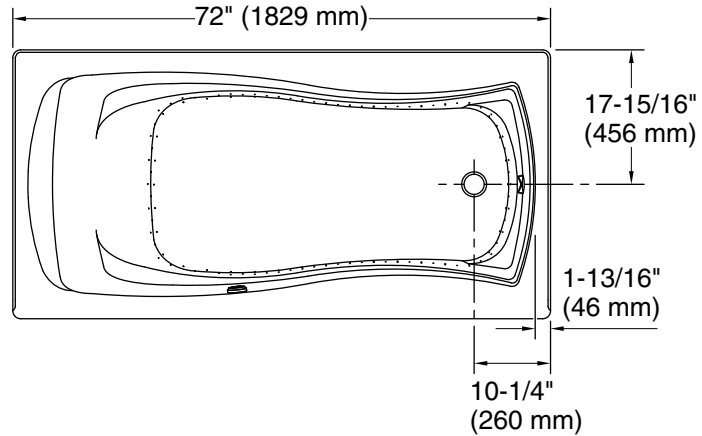

No change in measurements if connected with drain illustrated. (K-7272)

Required Electrical Service

Two dedicated circuits required, protected with Class A Ground-Fault Circuit-Interrupter (GFCI). Outside North America, this device may be known as a Residual Current Device (RCD).

Blower:	120 V, 15 A, 60 Hz
Air bath:	120 V, 15 A, 60 Hz

Technical Information

All product dimensions are nominal.

Drain location:	Right
Basin area, bottom:	48" x 20-1/16" (1218 mm x 510 mm)
Basin area, top:	65-3/8" x 25" (1660 mm x 636 mm)
Weight:	115 lbs (52.2 kg)
Minimum floor load:	41 lbs/ft² (200.2 kg/m²)
Water depth:	13-3/8" (340 mm)
Water capacity:	72 gal (272.5 L)
Electrical component rating:	Blower: 120 V, 10 A, 60 Hz Air bath: 120 V, 5 A, 60 Hz
Minimum flat for door:	2-1/8" (54 mm)

Notes

Measure your actual product for rough-in details.

Install this product according to the installation instructions.

The hot water supply should be 70% of the capacity of the bath or greater. Installations will vary.

Remote blower installation kit K-1446 is available for relocating the blower. Provide access for servicing the blower.

Do not relocate or alter the PVC tee or coiled flexible tubing connected to the blower. Follow the blower relocation instructions exactly.