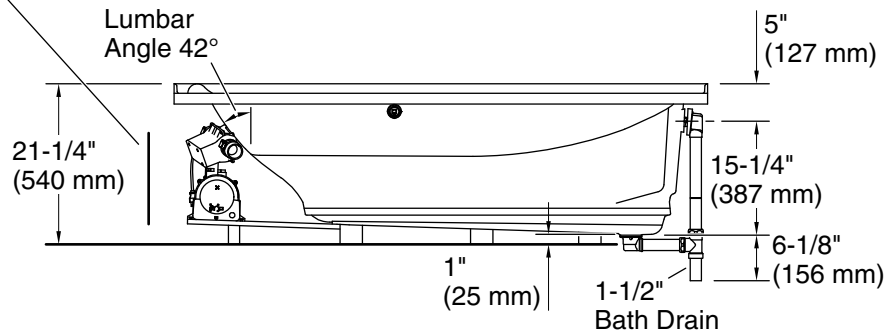

Required Electrical Service

Two dedicated circuits required, protected with Class A Ground-Fault Circuit-Interrupter (GFCI). Outside North America, this device may be known as a Residual Current Device (RCD).

Blower, Heated	120 V, 15 A, 60 Hz
Surface:	
Air bath:	120 V, 15 A, 60 Hz

Technical Information

All product dimensions are nominal.

Drain location:	Right
Basin area, bottom:	47-15/16" x 20-1/16" (1218 mm x 510 mm)
Basin area, top:	65-3/8" x 25" (1660 mm x 636 mm)
Weight:	114 lbs (51.7 kg)
Minimum floor load:	41 lbs/ft² (200.2 kg/m²)
Water depth:	13-3/8" (340 mm)
Water capacity:	72 gal (272.5 L)
Electrical component rating:	Blower: 120 V, 10 A, 60 Hz Heated Surface: 120 V, 0.5 A, 60 Hz, 65 W

Notes

Measure your actual product for rough-in details.

Install this product according to the installation instructions.

The hot water supply should be 70% of the capacity of the bath or greater. Installations will vary.

Remote blower installation kit K-1446 is available for relocating the blower. Provide access for servicing the blower.

Do not relocate or alter the PVC tee or coiled flexible tubing connected to the blower. Follow the blower relocation instructions exactly.

1-800-4KOHLER (1-800-456-4537)

Kohler Co. reserves the right to make revisions without notice to product specifications.

For the most current Specification Sheet, go to www.kohler.com USA or www.kohler.ca Canada

9-30-2024 23:16 - US/CA