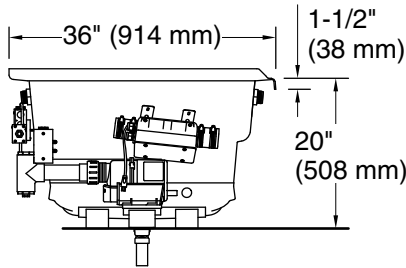

No change in measurements if connected with drain illustrated. (K-7272)

Integral Flange Detail

Blower Motor Access
 30" (762 mm) W x 15" (381 mm) H Min

Required Electrical Service

Two dedicated circuits required, protected with Class A Ground-Fault Circuit-Interrupter (GFCI). Outside North America, this device may be known as a Residual Current Device (RCD).

Blower, Heated	120 V, 15 A, 60 Hz
Surface:	
Air bath:	120 V, 15 A, 60 Hz

Technical Information

All product dimensions are nominal.

Drain location:	Right
Basin area, bottom:	47-15/16" x 20-1/16" (1218 mm x 510 mm)
Basin area, top:	65-3/8" x 25" (1660 mm x 636 mm)
Weight:	114 lbs (51.7 kg)
Minimum floor load:	41 lbs/ft ² (200.2 kg/m ²)
Water depth:	13-3/8" (340 mm)
Water capacity:	72 gal (272.5 L)
Electrical component rating:	Blower: 120 V, 10 A, 60 Hz Heated Surface: 120 V, 0.5 A, 60 Hz, 65 W