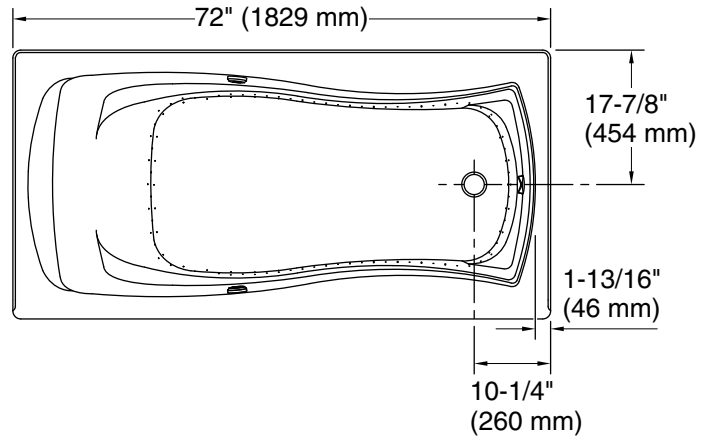

Required Electrical Service

Two dedicated circuits required, protected with Class A Ground-Fault Circuit-Interrupter (GFCI). Outside North America, this device may be known as a Residual Current Device (RCD).

Blower, Heated	120 V, 15 A, 60 Hz
Surface:	
Air bath:	120 V, 15 A, 60 Hz

Technical Information

All product dimensions are nominal.

Drain location:	Right
Basin area, bottom:	47-15/16" x 20-1/16" (1218 mm x 510 mm)
Basin area, top:	65-3/8" x 25" (1660 mm x 636 mm)
Weight:	114 lbs (51.7 kg)
Minimum floor load:	41 lbs/ft² (200.2 kg/m²)
Water depth:	13-3/8" (340 mm)
Water capacity:	72 gal (272.5 L)
Electrical component rating:	Blower: 120 V, 10 A, 60 Hz Heated Surface: 120 V, 0.5 A, 60 Hz, 65 W

Notes

Measure your actual product for rough-in details.

Install this product according to the installation instructions.

The hot water supply should be 70% of the capacity of the bath or greater. Installations will vary.

Remote blower installation kit K-1446 is available for relocating the blower. Provide access for servicing the blower.

Do not relocate or alter the PVC tee or coiled flexible tubing connected to the blower. Follow the blower relocation instructions exactly.

1-800-4KOHLER (1-800-456-4537)

Kohler Co. reserves the right to make revisions without notice to product specifications.

For the most current Specification Sheet, go to www.kohler.com USA or www.kohler.ca Canada

9-30-2024 23:16 - US/CA