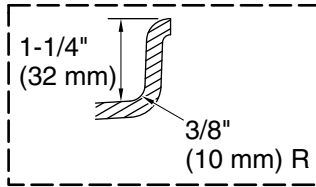

Mariposa®
72" x 36" alcove Heated BubbleMassage™ air bath
with Bask® heated surface, right drain
K-1257-GHRW

No change in measurements if connected with drain illustrated. (K-7272)

Integral Flange Detail

Blower Motor Access
30" (762 mm) W x 15" (381 mm) H Min