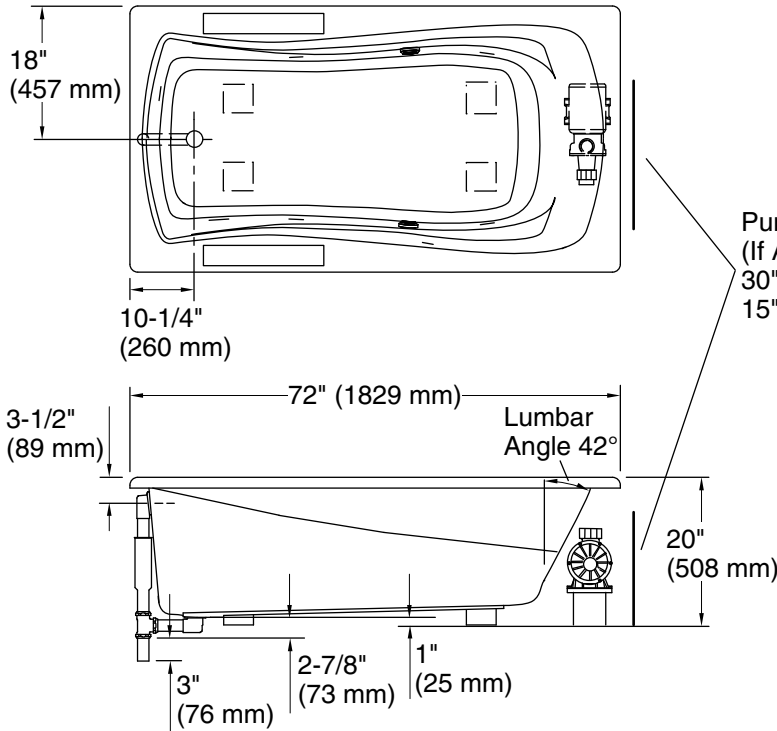

Pump/Control Access
(If Apron Is Not Used)
30" (762 mm) W x
15" (381 mm) H

Required Electrical Service

One dedicated circuit required, protected with Class A Ground-Fault Circuit-Interrupter (GFCI). Outside North America, this device may be known as a Residual Current Device (RCD).

Pump, Heated 120 V, 15 A, 60 Hz
Surface:

Technical Information

All product dimensions are nominal.

Drain location: Reversible
Basin area, bottom: 50" x 24" (1270 mm x 610 mm)
Basin area, top: 65" x 27" (1651 mm x 686 mm)
Weight: 116 lbs (52.6 kg)
Minimum floor load: 41 lbs/ft² (200.2 kg/m²)
Water depth: 14" (356 mm)
Water capacity: 72 gal (272.5 L)
Cutout: Drop-in, 70" x 34" (1778 mm x 864 mm)
Electrical component rating: Pump: 120 V, 7 A, 60 Hz
Heated Surface: 120 V, 0.5 A, 60 Hz, 65 W
Pump speed: Single

Notes

Measure your actual product for rough-in details.

Install this product according to the installation instructions.

The hot water supply should be 70% of the capacity of the bath or greater. Installations will vary.