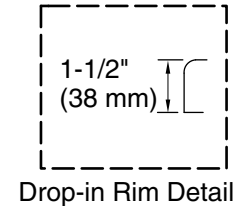

Required Electrical Service

One dedicated circuit required, protected with Class A Ground-Fault Circuit-Interrupter (GFCI). Outside North America, this device may be known as a Residual Current Device (RCD).

Pump, Heated 120 V, 15 A, 60 Hz
Surface:

Technical Information

All product dimensions are nominal.

Drain location: Reversible
Basin area, bottom: 50" x 24" (1270 mm x 610 mm)
Basin area, top: 65" x 27" (1651 mm x 686 mm)
Weight: 116 lbs (52.6 kg)
Minimum floor load: 41 lbs/ft² (200.2 kg/m²)
Water depth: 14" (356 mm)
Water capacity: 72 gal (272.5 L)
Cutout: Drop-in, 70" x 34" (1778 mm x 864 mm)
Electrical component rating: Pump: 120 V, 7 A, 60 Hz
Heated Surface: 120 V, 0.5 A, 60 Hz, 65 W
Pump speed: Single

Notes

Measure your actual product for rough-in details.

Install this product according to the installation instructions.

The hot water supply should be 70% of the capacity of the bath or greater. Installations will vary.

If installing a rim-mount faucet, make sure there is no interference above or below the deck before drilling any holes.

1-800-4KOHLER (1-800-456-4537)

Kohler Co. reserves the right to make revisions without notice to product specifications.

For the most current Specification Sheet, go to www.kohler.com USA or www.kohler.ca Canada

11-20-2024 10:32 - US/CA

THE BOLD LOOK
OF **KOHLER®**