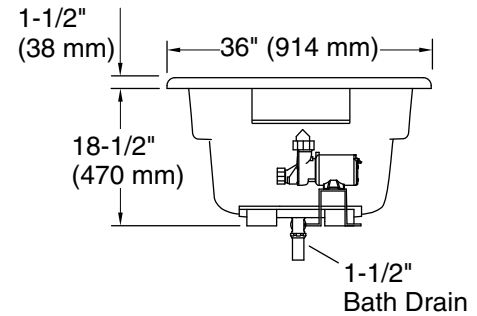

Required Electrical Service

One dedicated circuit required, protected with Class A Ground-Fault Circuit-Interrupter (GFCI). Outside North America, this device may be known as a Residual Current Device (RCD).

Pump, Heated 120 V, 15 A, 60 Hz
Surface:

Technical Information

All product dimensions are nominal.

Drain location: Reversible
Basin area, bottom: 50" x 24" (1270 mm x 610 mm)
Basin area, top: 65" x 27" (1651 mm x 686 mm)
Weight: 116 lbs (52.6 kg)
Minimum floor load: 41 lbs/ft² (200.2 kg/m²)
Water depth: 14" (356 mm)
Water capacity: 72 gal (272.5 L)
Cutout: Drop-in, 70" x 34" (1778 mm x 864 mm)
Electrical component rating: Pump: 120 V, 7 A, 60 Hz
Heated Surface: 120 V, 0.5 A, 60 Hz, 65 W
Pump speed: Single

Notes

Measure your actual product for rough-in details.

Install this product according to the installation instructions.

The hot water supply should be 70% of the capacity of the bath or greater. Installations will vary.

If installing a rim-mount faucet, make sure there is no interference above or below the deck before drilling any holes.

1-800-4KOHLER (1-800-456-4537)

Kohler Co. reserves the right to make revisions without notice to product specifications.

For the most current Specification Sheet, go to www.kohler.com USA or www.kohler.ca Canada

11-20-2024 10:32 - US/CA

THE BOLD LOOK
OF **KOHLER®**