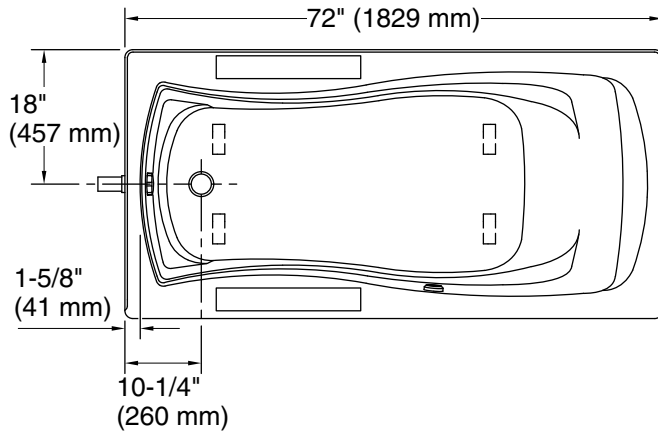

See website for detailed warranty information.

Mariposa®

72" x 36" alcove bath with Bask® heated surface, left drain
K-1259-LW

No change in measurements if connected with drain illustrated. (K-7166-AF)

Recommended Faucet Location

Heated Surface: 120 V, 15 A

Technical Information

All product dimensions are nominal.

- Drain location: Left
- Basin area, bottom: 50" x 24" (1270 mm x 610 mm)
- Basin area, top: 65" x 27" (1651 mm x 686 mm)
- Weight: 77 lbs (34.9 kg)
- Minimum floor load: 39.1 lbs/ft² (190.9 kg/m²)
- Water depth: 14" (356 mm)
- Water capacity: 72 gal (272.5 L)
- Electrical component rating: Heated Surface: 120 V, 0.5 A, 60 Hz, 65 W
- Minimum flat for door: 2-1/8" (54 mm)