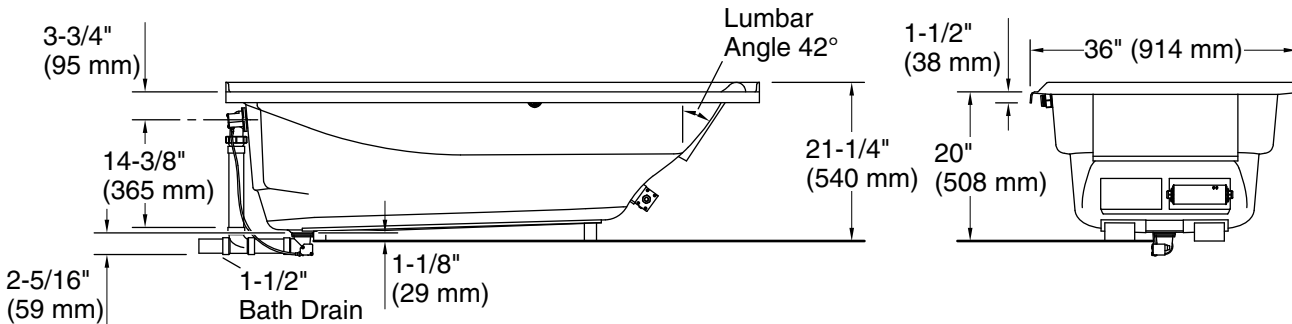

Required Electrical Service

One circuit required, protected with Class A Ground-Fault Circuit-Interrupter (GFCI). Outside North America, this device may be known as a Residual Current Device (RCD).

Heated Surface: 120 V, 15 A

Technical Information

All product dimensions are nominal.

- Drain location: Left
- Basin area, bottom: 50" x 24" (1270 mm x 610 mm)
- Basin area, top: 65" x 27" (1651 mm x 686 mm)
- Weight: 77 lbs (34.9 kg)
- Minimum floor load: 39.1 lbs/ft² (190.9 kg/m²)
- Water depth: 14" (356 mm)
- Water capacity: 72 gal (272.5 L)
- Electrical component rating: Heated Surface: 120 V, 0.5 A, 60 Hz, 65 W
- Minimum flat for door: 2-1/8" (54 mm)

Notes

Measure your actual product for rough-in details.

Install this product according to the installation instructions.

The hot water supply should be 70% of the capacity of the bath or greater. Installations will vary.

If installing a rim-mount faucet, make sure there is no interference above or below the deck before drilling any holes.