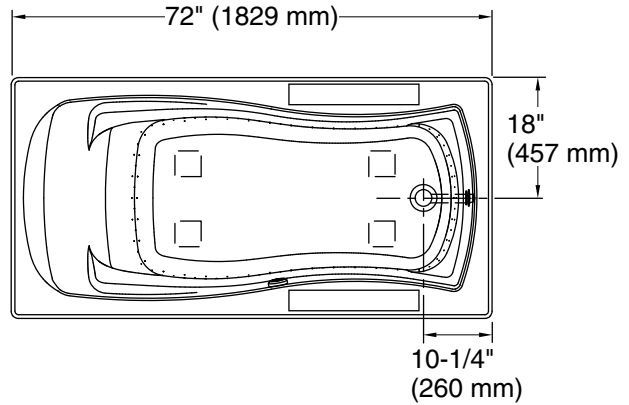

See website for detailed warranty information.

No change in measurements if connected  
 with drain illustrated. (K-7166-AF)

□ Recommended Faucet Location

Access Panel  
 20" (508 mm) W x  
 15" (381 mm) H Min

### Technical Information

All product dimensions are nominal.

Drain location:	Right
Basin area, bottom:	50" x 24" (1270 mm x 610 mm)
Basin area, top:	65" x 27" (1651 mm x 686 mm)
Weight:	77 lbs (34.9 kg)
Minimum floor load:	39.1 lbs/ft <sup>2</sup> (190.9 kg/m <sup>2</sup> )
Water depth:	14" (356 mm)
Water capacity:	72 gal (272.5 L)
Electrical component rating:	Heated Surface: 120 V, 0.5 A, 60 Hz, 65 W
Minimum flat for door:	2-1/8" (54 mm)