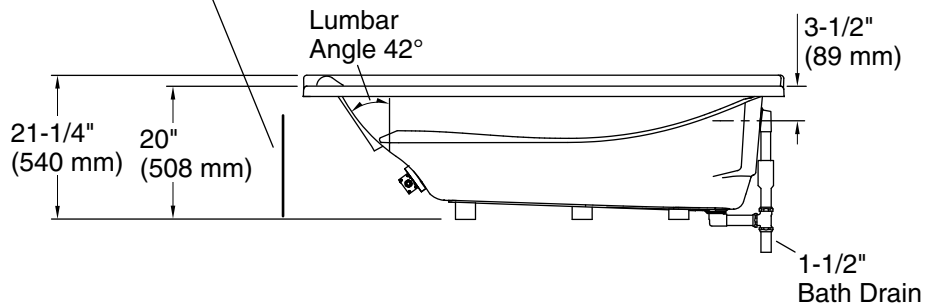

See website for detailed warranty information.

No change in measurements if connected  
 with drain illustrated. (K-7166-AF)

□ Recommended Faucet Location

Access Panel  
 20" (508 mm) W x  
 15" (381 mm) H Min

### Technical Information

All product dimensions are nominal.

Drain location:	Right
Basin area, bottom:	50" x 24" (1270 mm x 610 mm)
Basin area, top:	65" x 27" (1651 mm x 686 mm)
Weight:	77 lbs (34.9 kg)
Minimum floor load:	39.1 lbs/ft <sup>2</sup> (190.9 kg/m <sup>2</sup> )
Water depth:	14" (356 mm)
Water capacity:	72 gal (272.5 L)
Electrical component rating:	Heated Surface: 120 V, 0.5 A, 60 Hz, 65 W
Minimum flat for door:	2-1/8" (54 mm)