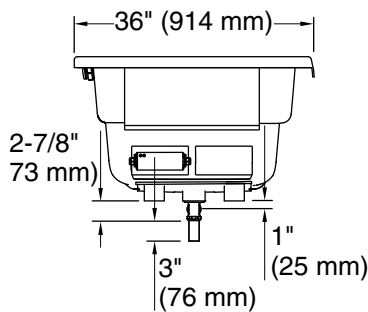

See website for detailed warranty information.

No change in measurements if connected  
 with drain illustrated. (K-7166-AF)

□ Recommended Faucet Location

Access Panel  
 20" (508 mm) W x  
 15" (381 mm) H Min

### Technical Information

All product dimensions are nominal.

Drain location:	Right
Basin area, bottom:	50" x 24" (1270 mm x 610 mm)
Basin area, top:	65" x 27" (1651 mm x 686 mm)
Weight:	77 lbs (34.9 kg)
Minimum floor load:	39.1 lbs/ft <sup>2</sup> (190.9 kg/m <sup>2</sup> )
Water depth:	14" (356 mm)
Water capacity:	72 gal (272.5 L)
Electrical component rating:	Heated Surface: 120 V, 0.5 A, 60 Hz, 65 W
Minimum flat for door:	2-1/8" (54 mm)