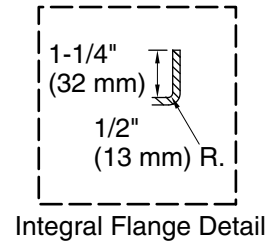

See website for detailed warranty information.

No change in measurements if connected  
 with drain illustrated. (K-7166-AF)

□ Recommended Faucet Location

Access Panel  
 20" (508 mm) W x  
 15" (381 mm) H Min

### Technical Information

All product dimensions are nominal.

Drain location:	Right
Basin area, bottom:	50" x 24" (1270 mm x 610 mm)
Basin area, top:	65" x 27" (1651 mm x 686 mm)
Weight:	77 lbs (34.9 kg)
Minimum floor load:	39.1 lbs/ft <sup>2</sup> (190.9 kg/m <sup>2</sup> )
Water depth:	14" (356 mm)
Water capacity:	72 gal (272.5 L)
Electrical component rating:	Heated Surface: 120 V, 0.5 A, 60 Hz, 65 W
Minimum flat for door:	2-1/8" (54 mm)