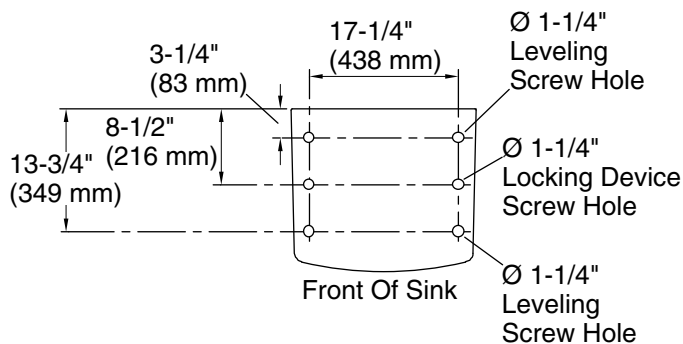

Greenwich™
Wall-Mount Bathroom Sink
K-12643

Features

- 20-3/4"L x 18-1/4"W
- Single-hole drilling
- Includes wall hanger
- Drilled for concealed arm carrier and fixture-supported knee-control fitting

Material

Available Colors/Finishes

Color tiles intended for reference only.

Color Code Description

	0	White
---	---	-------

Concealed Arm Hole Locations

Technical Information

All product dimensions are nominal.

Basin configuration: Single Bowl
 Bowl area (Only): Length: 15" (381 mm)
 Width: 10" (254 mm)
 Bowl depth: 7-3/4" (197 mm)
 Water depth: 3-1/4" (83 mm)

Number of deck holes: 1

Faucet hole(s): 1-3/8" (35 mm)

Drain hole: 1-3/4" (44 mm)

Notes

Install this product according to the installation instructions.

ADA, CSA B651 compliant when installed to the specific requirements of these regulations.