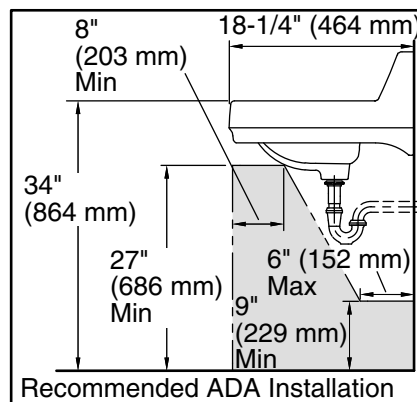

Greenwich™
Wall-Mount Bathroom Sink
K-12643

Features

- 20-3/4"L x 18-1/4"W
- Single-hole drilling
- Includes wall hanger
- Drilled for concealed arm carrier and fixture-supported knee-control fitting

Material

Available Colors/Finishes

Color tiles intended for reference only.

Color Code Description

	0	White
---	---	-------

Concealed Arm Hole Locations

Technical Information

All product dimensions are nominal.

Basin configuration: Single Bowl
 Bowl area (Only): Length: 15" (381 mm)
 Width: 10" (254 mm)
 Bowl depth: 7-3/4" (197 mm)
 Water depth: 3-1/4" (83 mm)

Number of deck holes: 1

Faucet hole(s): 1-3/8" (35 mm)

Drain hole: 1-3/4" (44 mm)

Notes

Install this product according to the installation instructions.

ADA, CSA B651 compliant when installed to the specific requirements of these regulations.