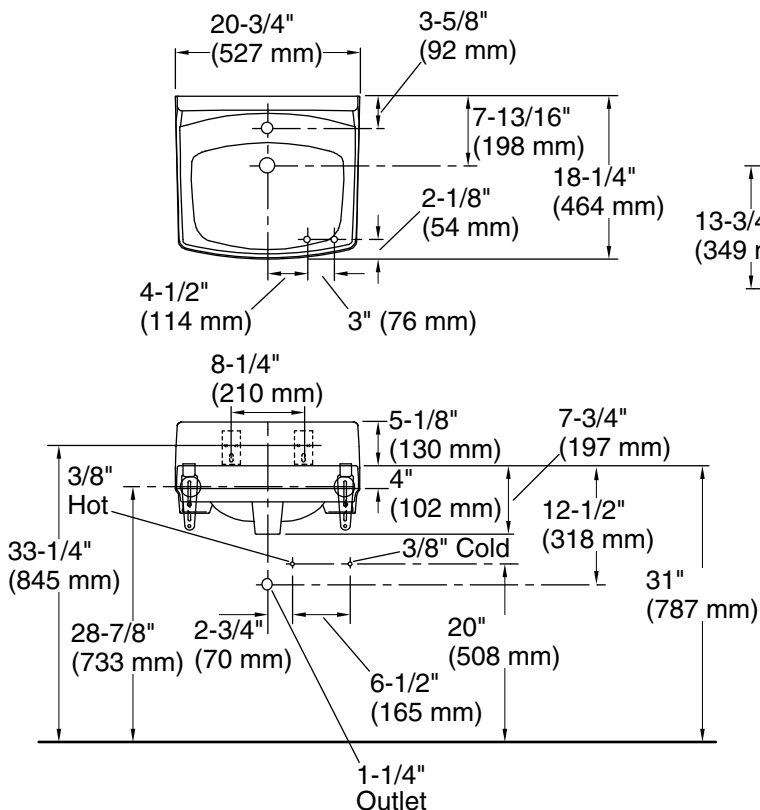

Greenwich™
Wall-Mount Bathroom Sink
K-12643

Features

- 20-3/4"L x 18-1/4"W
- Single-hole drilling
- Includes wall hanger
- Drilled for concealed arm carrier and fixture-supported knee-control fitting

Material

Available Colors/Finishes

Color tiles intended for reference only.

Color Code Description

	0	White
---	---	-------

Concealed Arm Hole Locations

Technical Information

All product dimensions are nominal.

Basin configuration: Single Bowl
 Bowl area (Only): Length: 15" (381 mm)
 Width: 10" (254 mm)
 Bowl depth: 7-3/4" (197 mm)
 Water depth: 3-1/4" (83 mm)

Number of deck holes: 1

Faucet hole(s): 1-3/8" (35 mm)

Drain hole: 1-3/4" (44 mm)

Notes

Install this product according to the installation instructions.

ADA, CSA B651 compliant when installed to the specific requirements of these regulations.