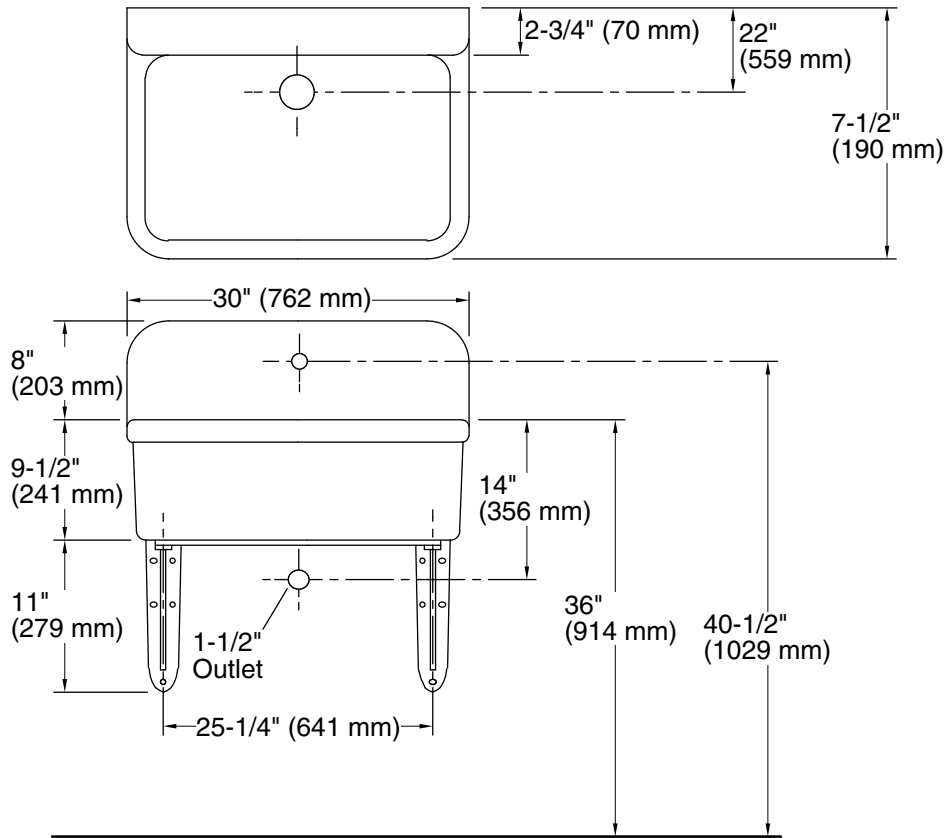

Technical Information

All product dimensions are nominal.

Basin configuration:	Single Bowl
Basin area (Only):	Length: 28" (711 mm) Width: 18" (457 mm) Water depth: 8-5/8" (219 mm)
Number of deck holes:	1
Faucet hole(s):	1-3/8" (35 mm)
Drain hole:	2-1/4" (57 mm)

Notes

Install this product according to the installation instructions.