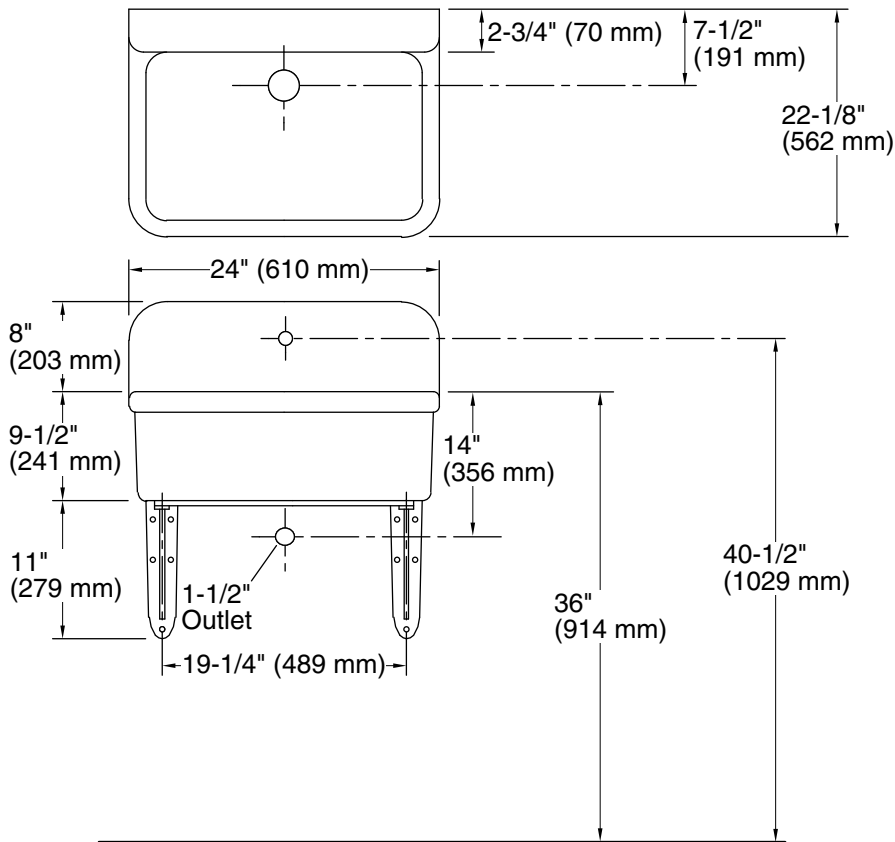

Gilford™

Bracket-mount scrub-up/plaster sink
K-12784

Features

- Single center hole drilled back
- 24" x 22 1/8"

Material

- Vitreous china
- Premium material construction for durability and reliability

Required Products/Accessories

Color Code Description

	0	White
---	---	-------

Technical Information

All product dimensions are nominal.

Basin configuration:	Single Bowl
Bowl area (Only):	Length: 22" (559 mm)
	Width: 18" (457 mm)
	Water depth: 8-5/8" (219 mm)
Number of deck holes:	1
Faucet hole(s):	1-3/8" (35 mm)
Drain hole:	2-1/4" (57 mm)