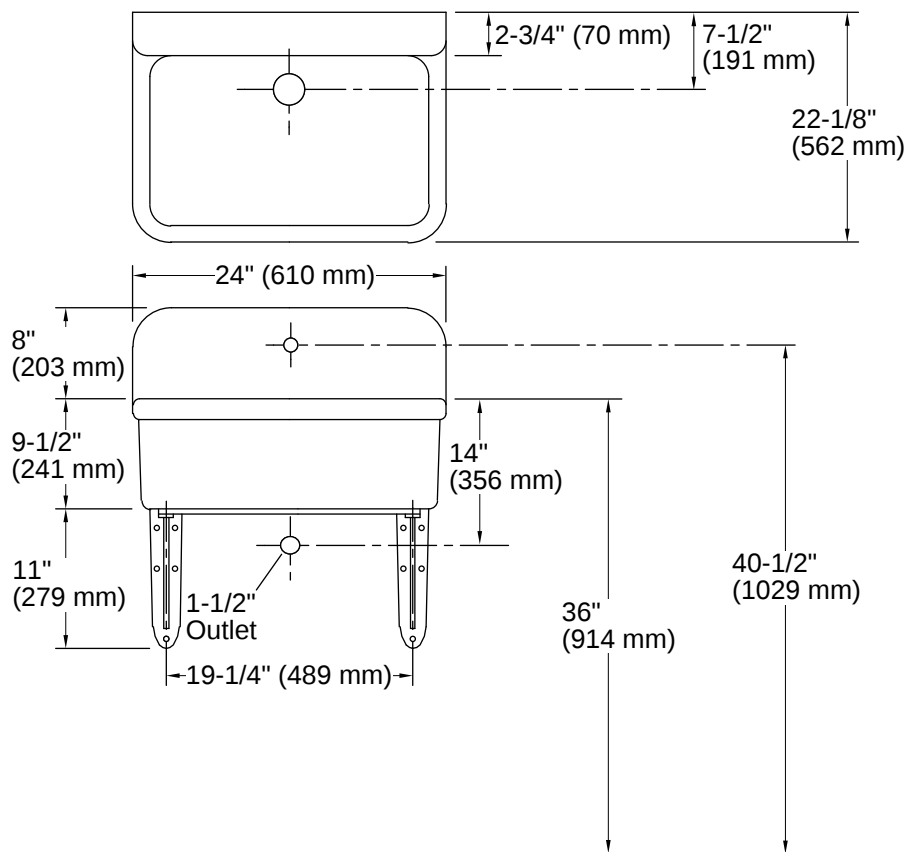

Gilford™ | K-12784

24" x 22" bracket-mount scrub-up/plaster sink with single faucet hole

Features

- Single center hole drilled back
- 24" x 22 1/8"

Available Colors/Finishes

Color tiles intended for reference only.

THE BOLD LOOK
OF **KOHLER**

Codes/Standards

ASME A112.19.2/CSA B45.1

Technical Information

Number of Deck Holes:	1
Faucet Hole(s) Size:	1-3/8" (35 mm)
Drain Hole Diameter:	2-1/4" (57 mm)
Basin Configuration:	Single Bowl
Basin Length:	22" (559 mm)
Basin Width:	18" (457 mm)
Basin Depth:	9-1/2" (242 mm)

- K-1814-P Wall brackets
 - 63002 Bracket, Tie Bar
-

Warranty

See website for detailed warranty information.

KOHLER® Vitreous China Bathroom Sink Lifetime Limited Warranty

1-800-4KOHLER (1-800-456-4537)

Kohler Co. reserves the right to make revisions without notice to product specifications.

For the most current specification sheet, go to www.kohler.com USA or www.kohler.ca Canada.

4-15-2026 2:58 - US-CA

Installation Notes

Install this product according to the installation instructions.

Product dimensions are nominal and may vary per ASME A112.19.2 tolerances.