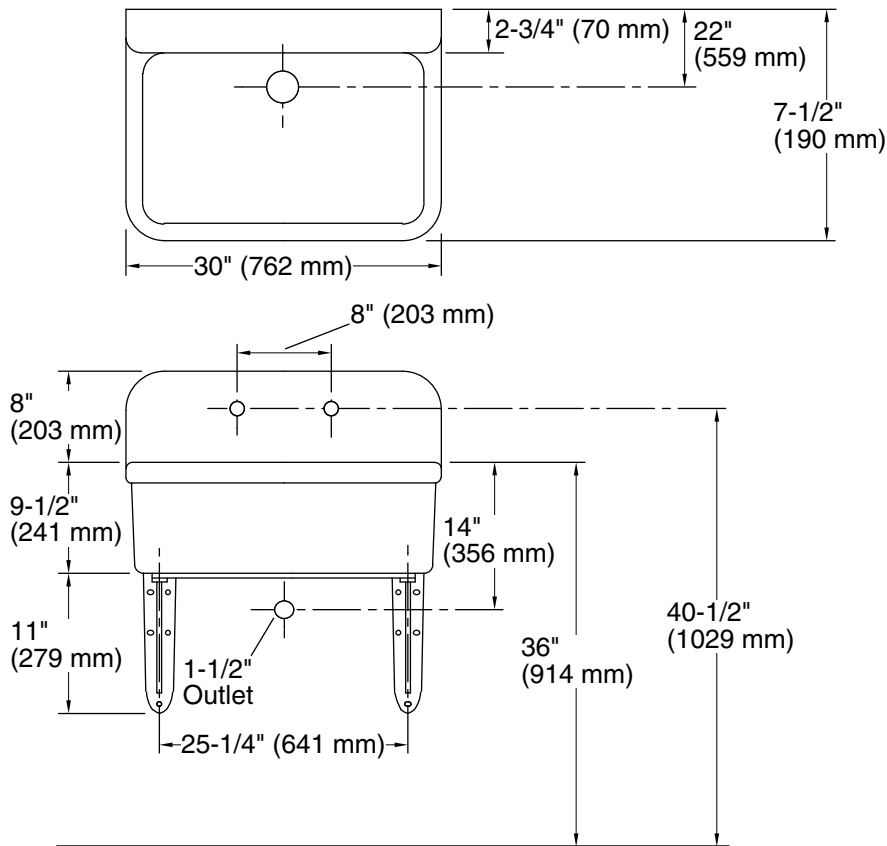

Gilford™

Bracket-mount scrub-up/plaster sink
K-12787

Features

- Single rectangular basin
- 8" (203 mm) widespread faucet holes
- 30" (762 mm) x 22" (559 mm) x 8-5/8" (219 mm)
- Sink drain with strainer sold separately

11-4-2024 00:26 - US/CA

THE BOLD LOOK
OF **KOHLER®**

Technical Information

All product dimensions are nominal.

Basin configuration:	Single Bowl
Center(s):	8" (203 mm)
Bowl area (Only):	Length: 28" (711 mm) Width: 18" (457 mm) Water depth: 8-5/8" (219 mm)
Number of deck holes:	2
Faucet hole(s):	1-3/8" (35 mm)
Drain hole:	2-1/4" (57 mm)