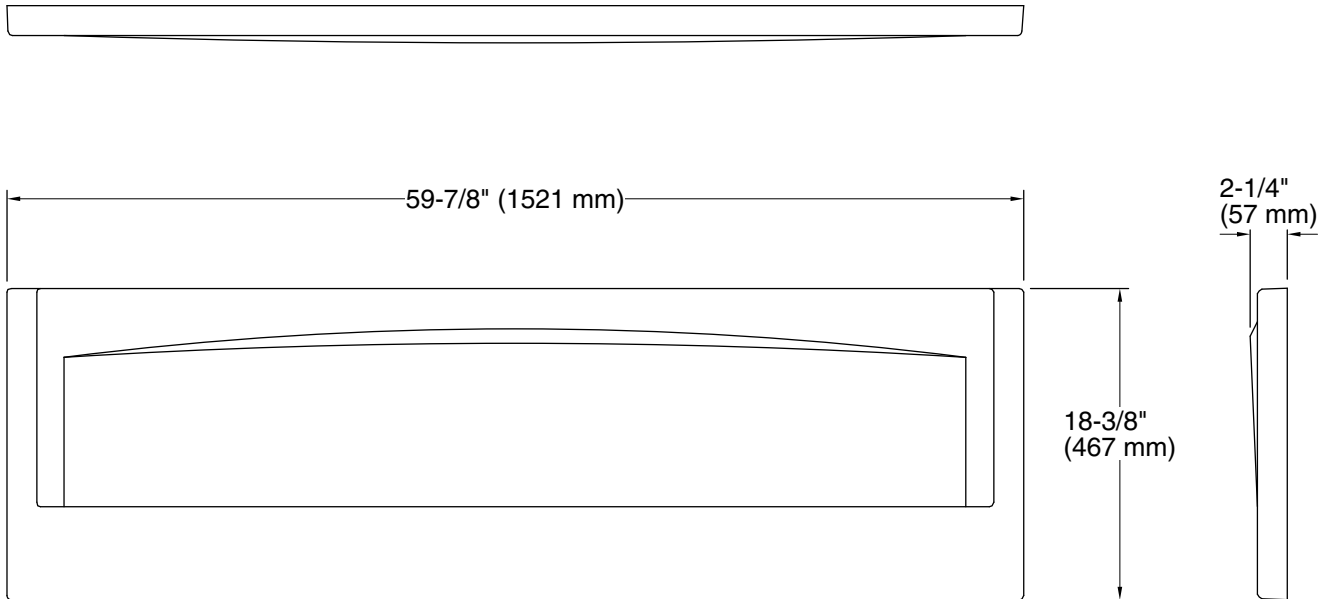

Features

- For use with many KOHLER 5' (1524 mm) baths and whirlpools
- Removable

Material

- Acrylic

Recommended Products/Accessories

K-23732 Tub & shower cleaner

Codes/Standards

ASTM E162

ASTM E662

KOHLER® One-Year Limited Warranty

See website for detailed warranty information.

Technical Information

All product dimensions are nominal.

Material: Acrylic

Notes

Install this product according to the installation guide.