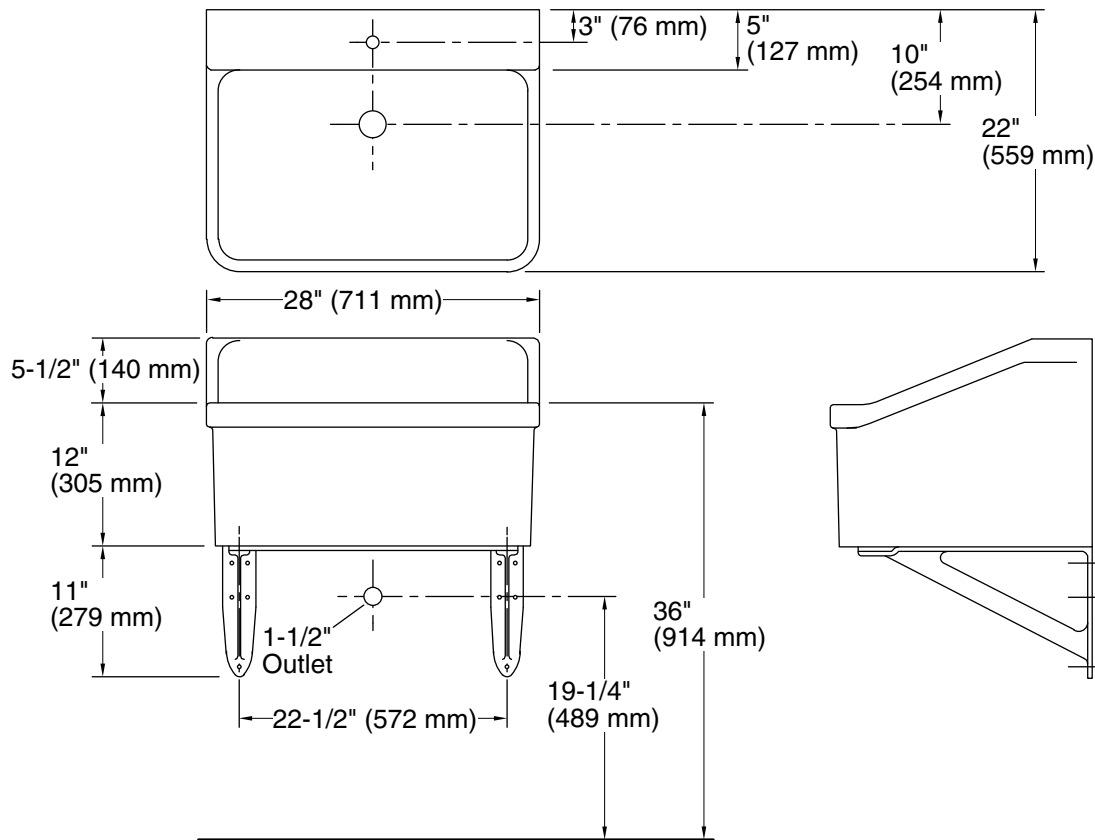

## Technical Information

All product dimensions are nominal.

Basin configuration:	Single Bowl
Bowl area (Only):	Length: 26" (660 mm) Width: 16" (406 mm) Bowl depth: 11-1/8" (283 mm) Water depth: 11-1/8" (283 mm)
Number of deck holes:	1
Faucet hole(s):	1-3/8" (35 mm)
Drain hole:	2-1/4" (57 mm)