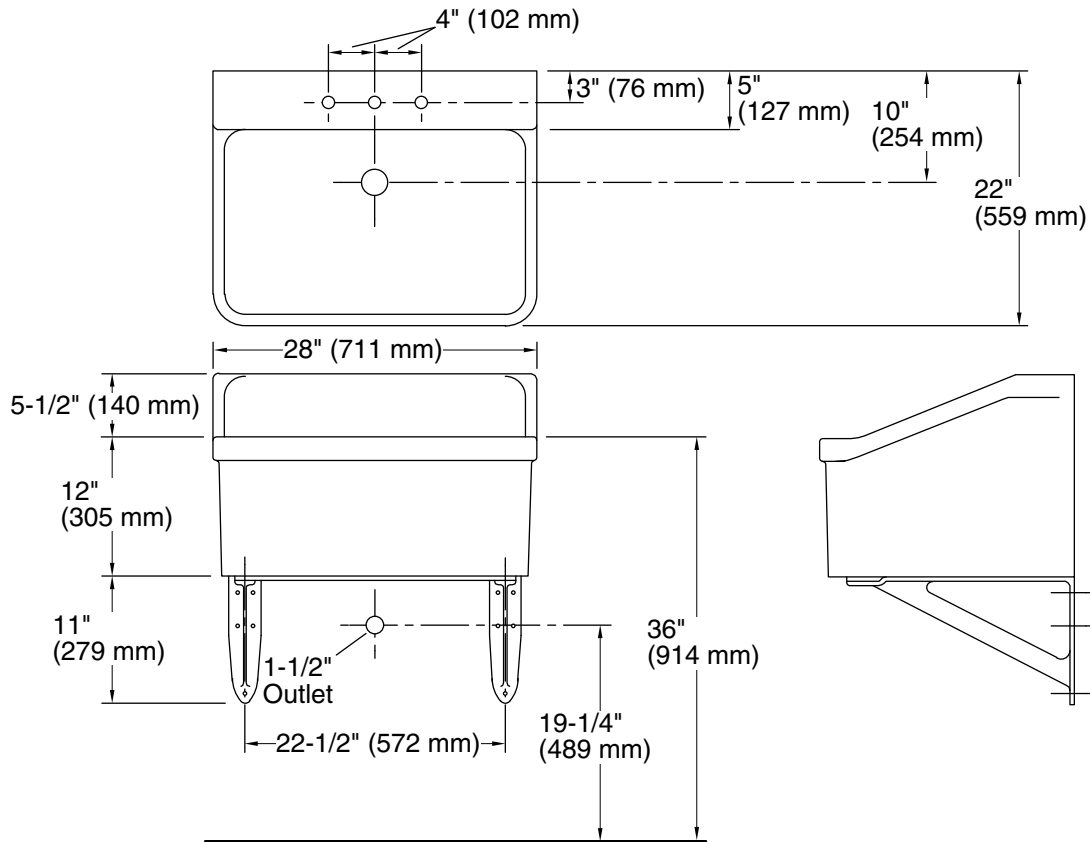

Hollister™

Bracket-mount utility sink
K-12794

Features

- Three-hole faucet drilling through back ledge
- 28" x 22"

Material

- Vitreous china
- Premium material construction for durability and reliability

Recommended Products/Accessories

Technical Information

All product dimensions are nominal.

Basin configuration:	Single Bowl
Center(s):	8" (203 mm)
Basin area (Only):	Length: 26" (660 mm) Width: 16" (406 mm) Bowl depth: 11-1/8" (283 mm) Water depth: 11-1/8" (283 mm)
Number of deck holes:	3
Faucet hole(s):	1-3/8" (35 mm)
Drain hole:	2-1/4" (57 mm)