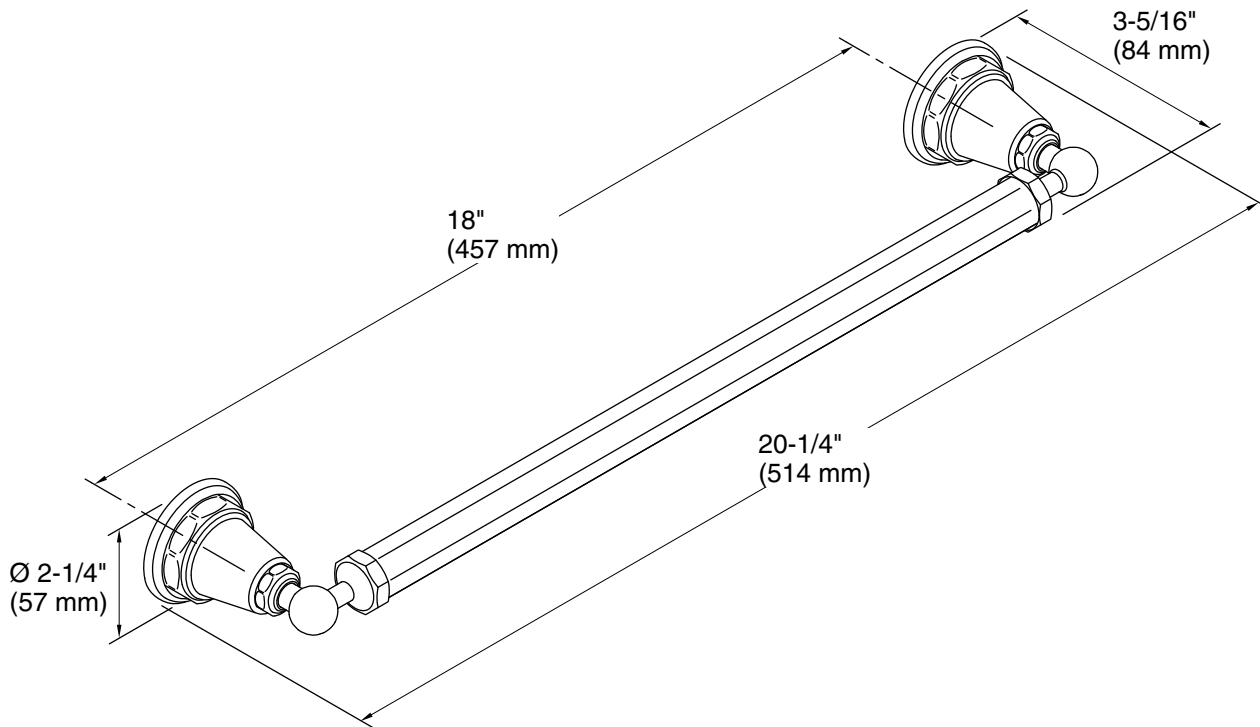

Technical Information

All product dimensions are nominal.

Material: Brass, Zinc

Notes

Install this product according to the installation guide.

CAUTION: Risk of personal injury. Do not install this product in any area where it is likely to be used inadvertently as a grab bar or support bar. This product is not designed or intended for use as a grab bar or support bar.