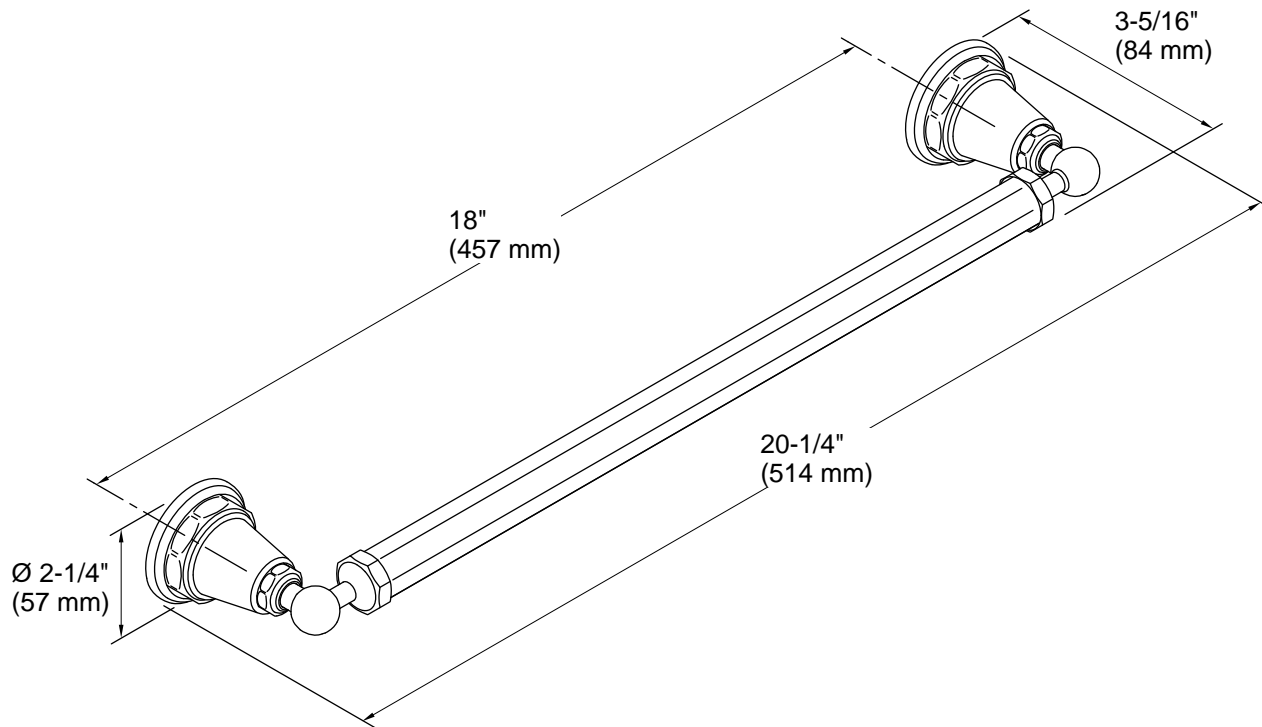

Features

- Coordinates with Pinstripe faucets, accessories, and showering components to complete your bathroom

Material

- Premium metal construction for durability and reliability
- KOHLER finishes resist corrosion and tarnishing

Technical Information

All product dimensions are nominal.

Material: Brass, Zinc

Notes

Install this product according to the installation guide.

CAUTION: Risk of personal injury. Do not install this product in any area where it is likely to be used inadvertently as a grab bar or support bar. This product is not designed or intended for use as a grab bar or support bar.