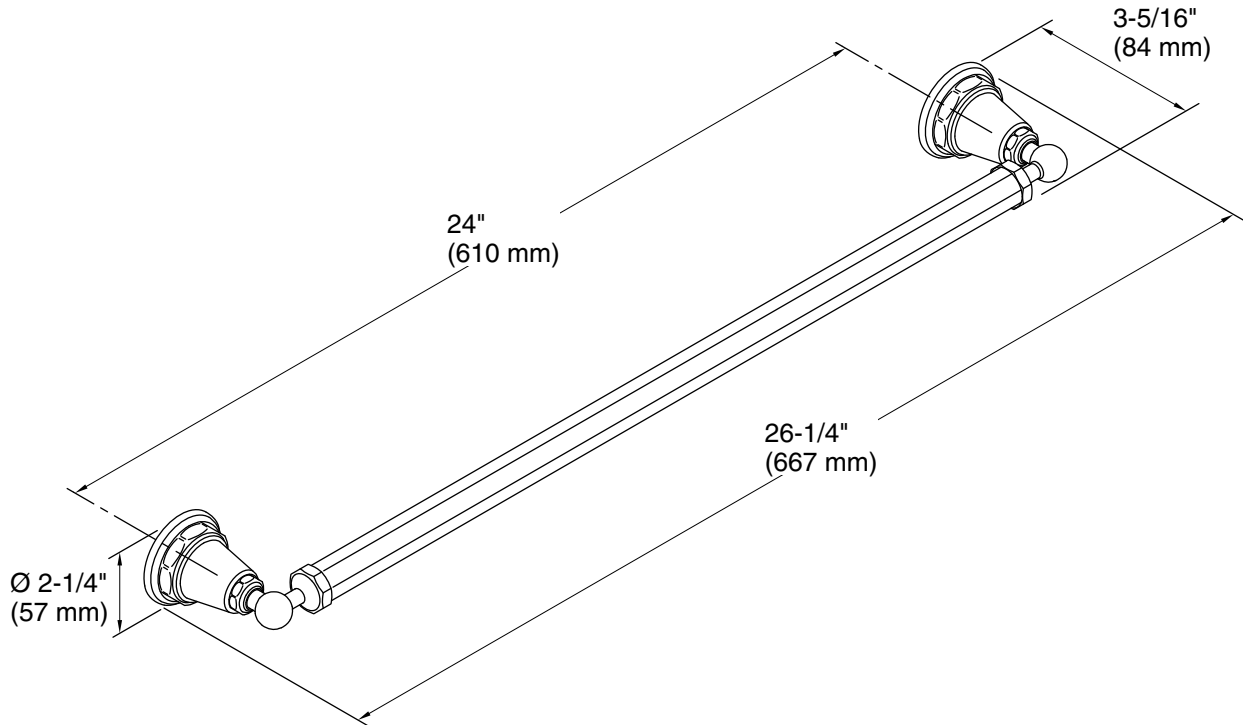

Technical Information

All product dimensions are nominal.

Material: Brass, Zinc

Notes

Install this product according to the installation guide.

CAUTION: Risk of personal injury. Do not install this product in any area where it is likely to be used inadvertently as a grab bar or support bar. This product is not designed or intended for use as a grab bar or support bar.