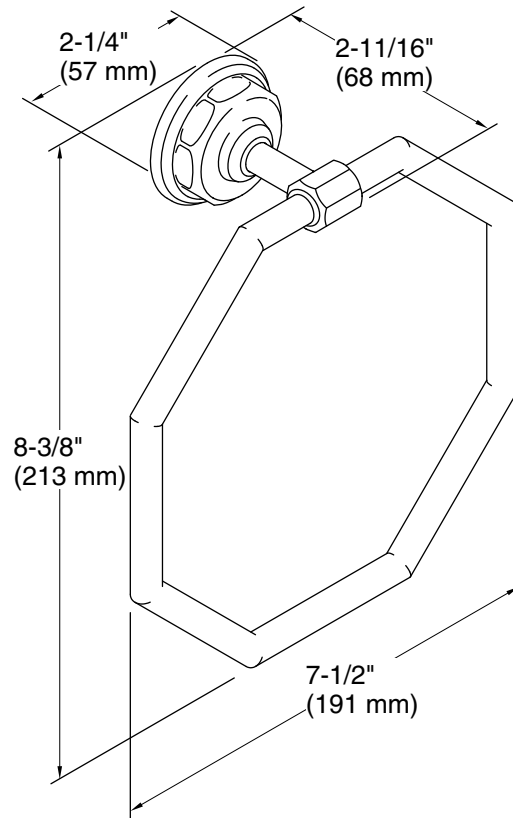

Technical Information

All product dimensions are nominal.

Material: Brass, Zinc

Notes

Install this product according to the installation guide.

CAUTION: Risk of personal injury. Do not install this product in any area where it is likely to be used inadvertently as a grab bar or support bar. This product is not designed or intended for use as a grab bar or support bar.