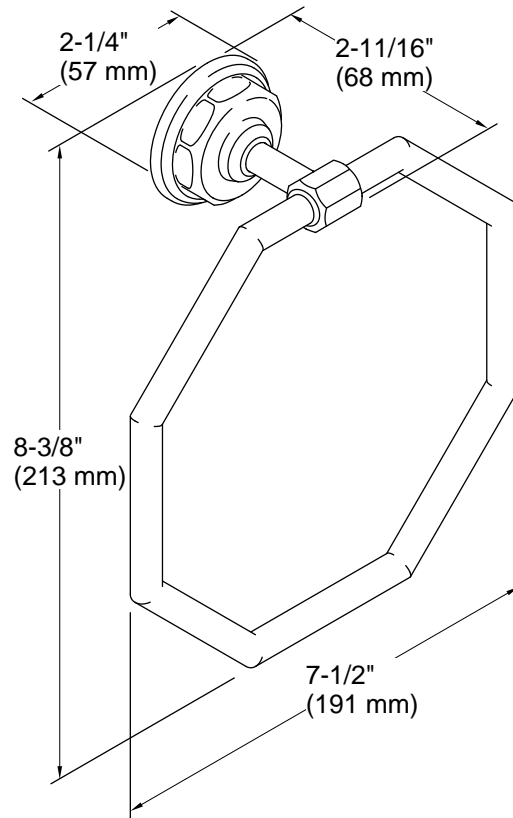

Technical Information

All product dimensions are nominal.

Material: Brass, Zinc

Notes

Install this product according to the installation guide.

CAUTION: Risk of personal injury. Do not install this product in any area where it is likely to be used inadvertently as a grab bar or support bar. This product is not designed or intended for use as a grab bar or support bar.