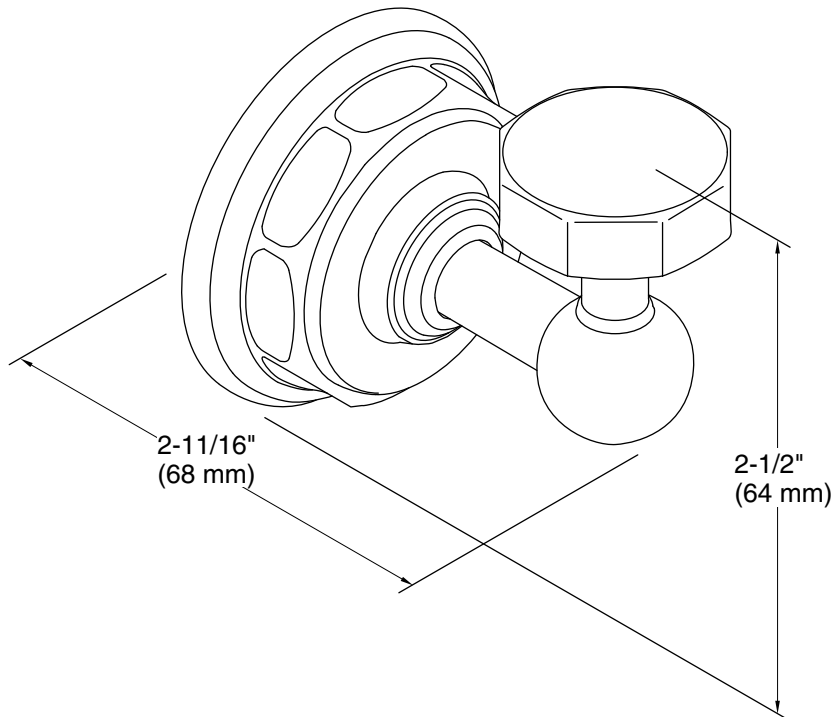

Technical Information

All product dimensions are nominal.

Material: Brass, Zinc

Notes

Install this product according to the installation guide.

CAUTION: Risk of personal injury. Do not install this product in any area where it is likely to be used inadvertently as a grab bar or support bar. This product is not designed or intended for use as a grab bar or support bar.