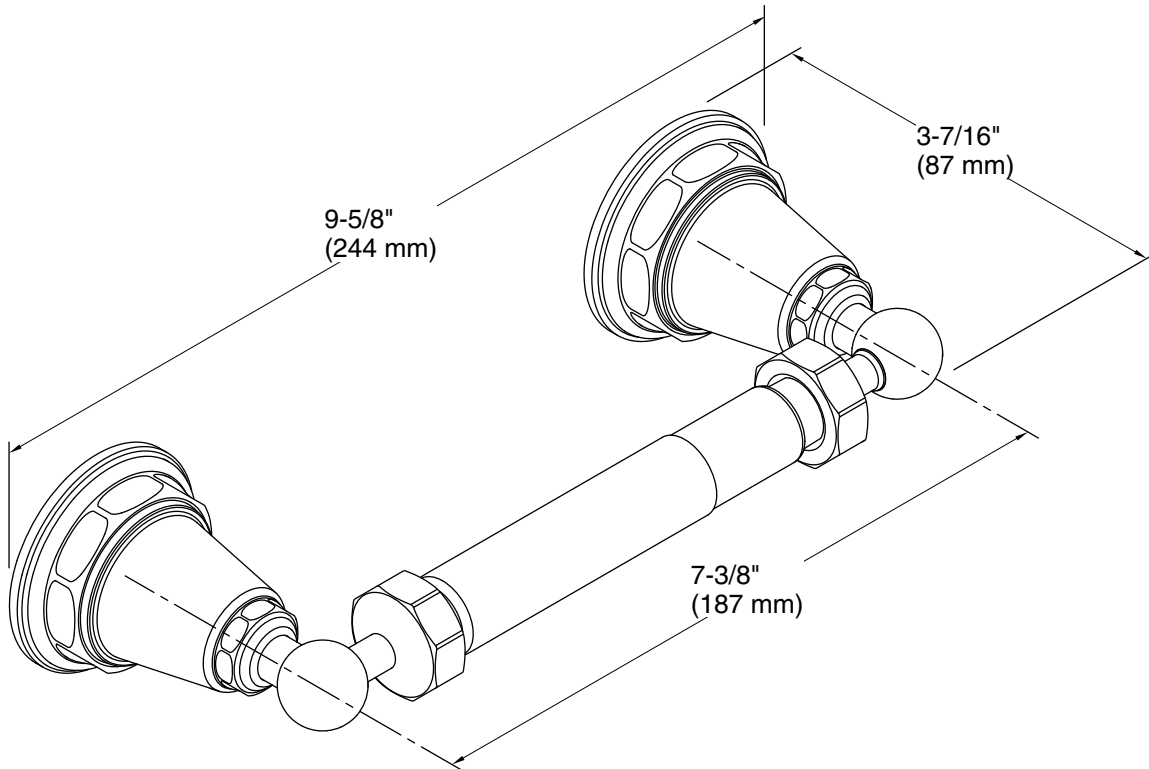

Technical Information

All product dimensions are nominal.

Material: Brass, Zinc

Notes

Install this product according to the installation guide.