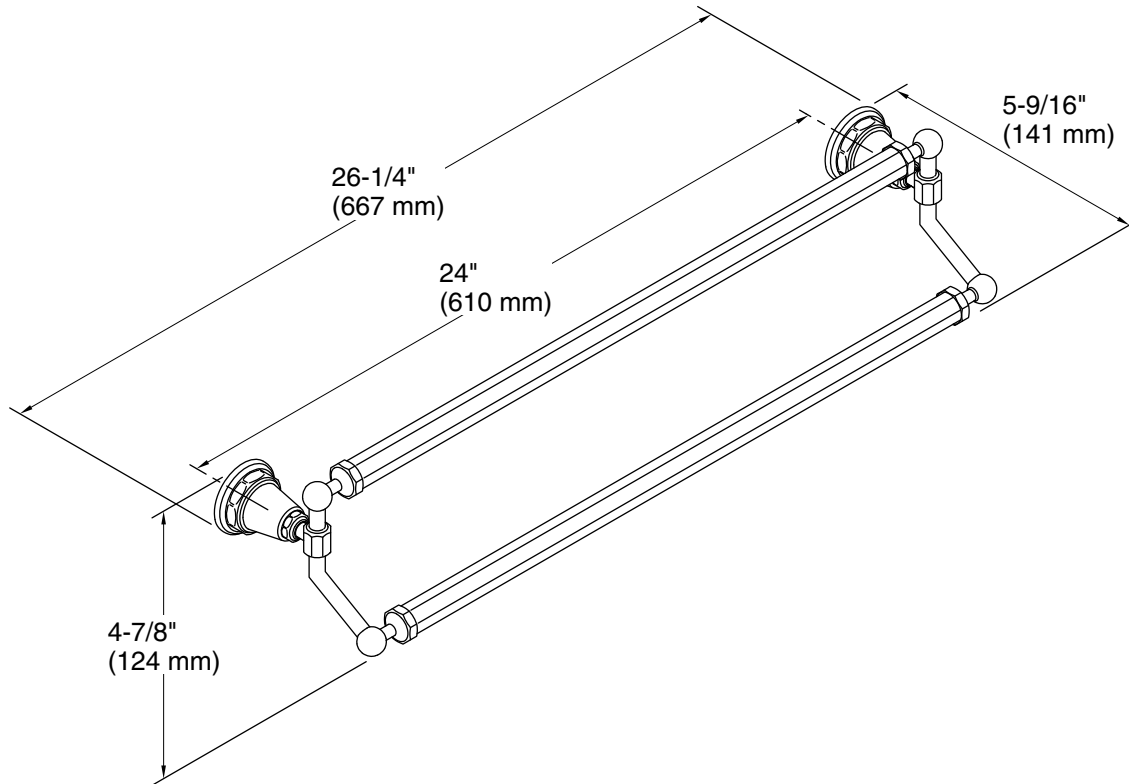

**Pinstripe®**  
24" Double Towel Bar  
**K-13117**

**Features**

- Coordinates with Pinstripe faucets, accessories, and showering components to complete your bathroom

**Material**

- Premium metal construction for durability and reliability
- KOHLER finishes resist corrosion and tarnishing

## Technical Information

All product dimensions are nominal.

Material: Brass, Zinc