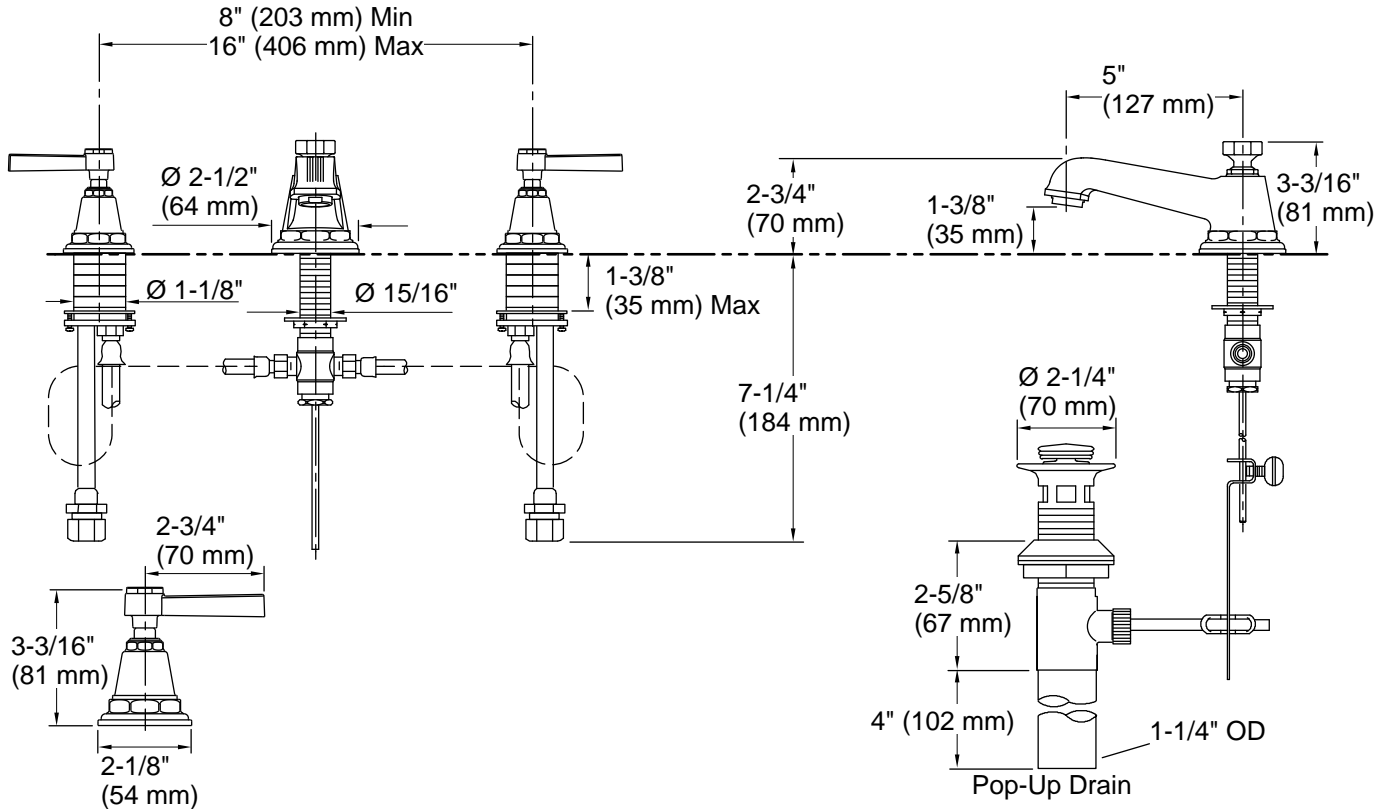

KOHLER® Faucets

Widespread bathroom sink faucet with Lever handles,
1.2 gpm
K-13132-4B

Features

- Two etched lever handles allow for both volume and temperature control
- Includes metal pop-up drain with lift rod and tailpiece
- 1.2 gpm (4.5 lpm) maximum flow rate at 60 psi (4.14 bar)
- 5" (127 mm) spout reach
- KOHLER® ceramic disc valves exceed industry longevity standards for a lifetime of durable performance
- Coordinates with Pinstripe faucets, accessories, and showering components to complete your bathroom
- Low-flow aerator option available

For the most current Specification Sheet, go to www.kohler.com USA or www.kohler.ca Canada

12-16-2024 23:30 - US/CA

THE BOLD LOOK
OF **KOHLER**®

Technical Information

All product dimensions are nominal.

Faucet:

Flow rate: 1.2 gal/min (4.5 l/min)

Drain included: Yes

Spout:

Spout reach: 5" (127 mm)

Notes

Install this product according to the installation guide.

ADA compliant for handles only.

ADA, OBC, CSA B651 compliant when installed to the specific requirements of these regulations.