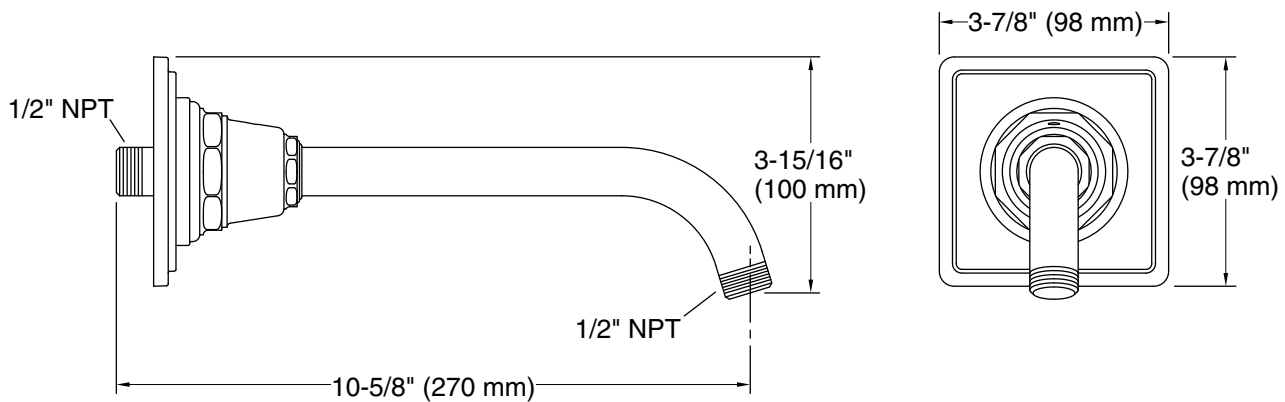

Features

- 1/2" NPT connection
- Coordinates with other products in the Pinstripe collection
- 10-5/8" (270 mm) x 4-3/16" (106 mm) x 3-7/8" (98 mm)

Material

- Solid-brass construction for durability and reliability

Color	Code	Description
	CP	Polished Chrome
	SN	Vibrant® Polished Nickel
	BN	Vibrant® Brushed Nickel

Technical Information

All product dimensions are nominal.

Handshower:

Rated maximum flow: 0 gal/min (0 l/min)

Notes

Measure your actual product for roughing-in details.