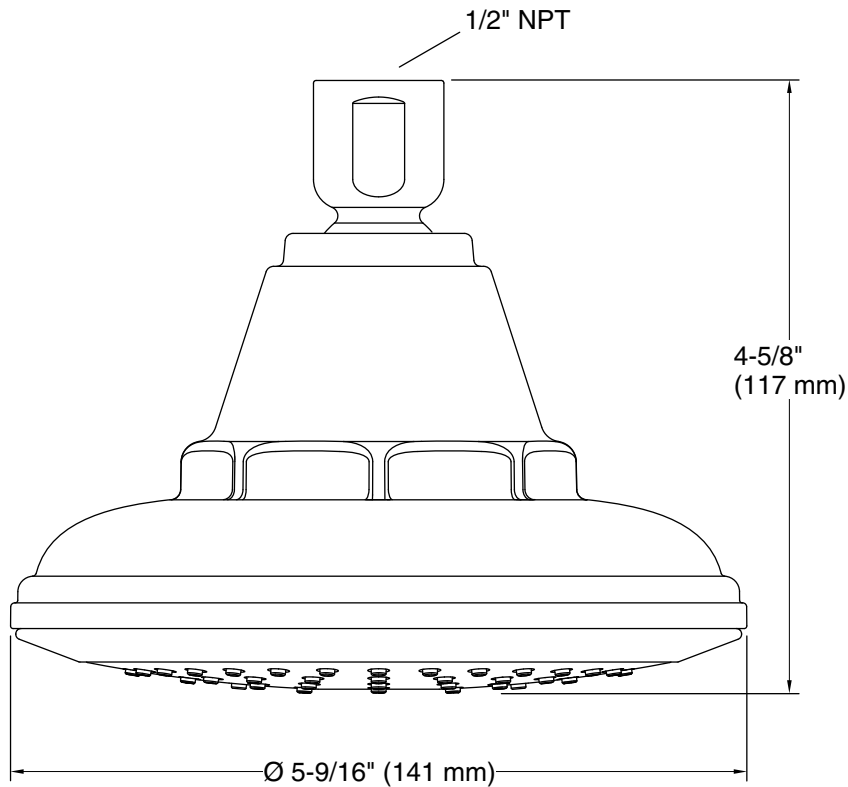

Features

- Optimized sprayface with 66 nozzles
- MasterClean™ sprayface features an easy-to-clean surface that withstands mineral buildup and maximizes spray performance
- 5-9/16" (141 mm) diameter single-function sprayface
- 2.5 gpm (9.5 lpm) maximum flow rate
- 1/2" NPT connection
- Coordinates with Pinstripe faucets, accessories, and showering components to complete your bathroom
- 5-9/16" (141 mm) x 4-5/8" (117 mm)

Technical Information

All product dimensions are nominal.

Handshower:

Rated maximum flow: 0 gal/min (0 l/min)

Showerhead/Body Spray:

Rated maximum flow: 2.5 gal/min (9.5 l/min)