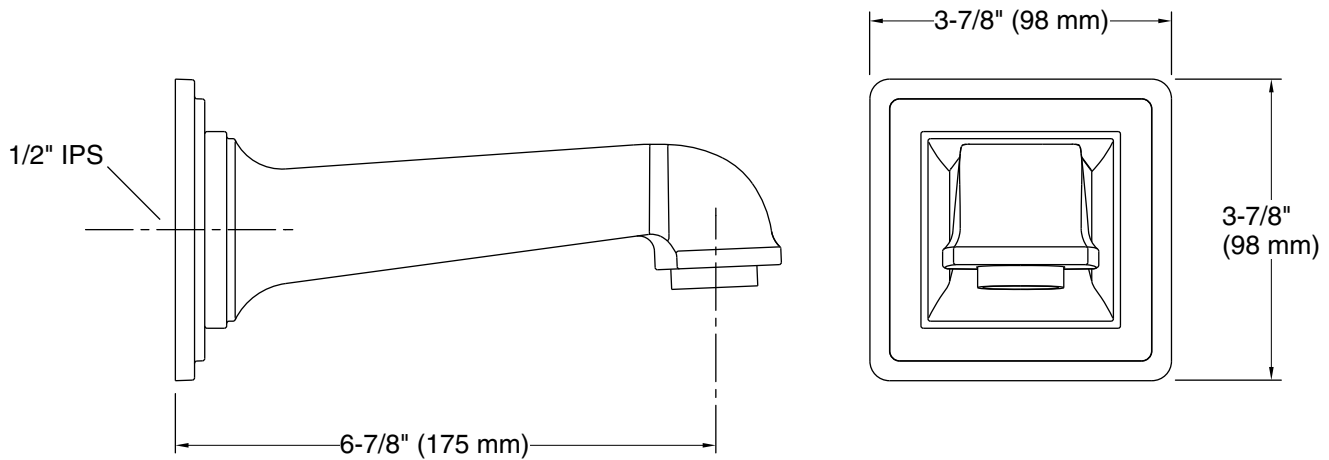

Technical Information

All product dimensions are nominal.

Drain included: No

Spout:

Spout reach: 3-7/8" (98 mm)

Notes

Install this product according to the installation guide.