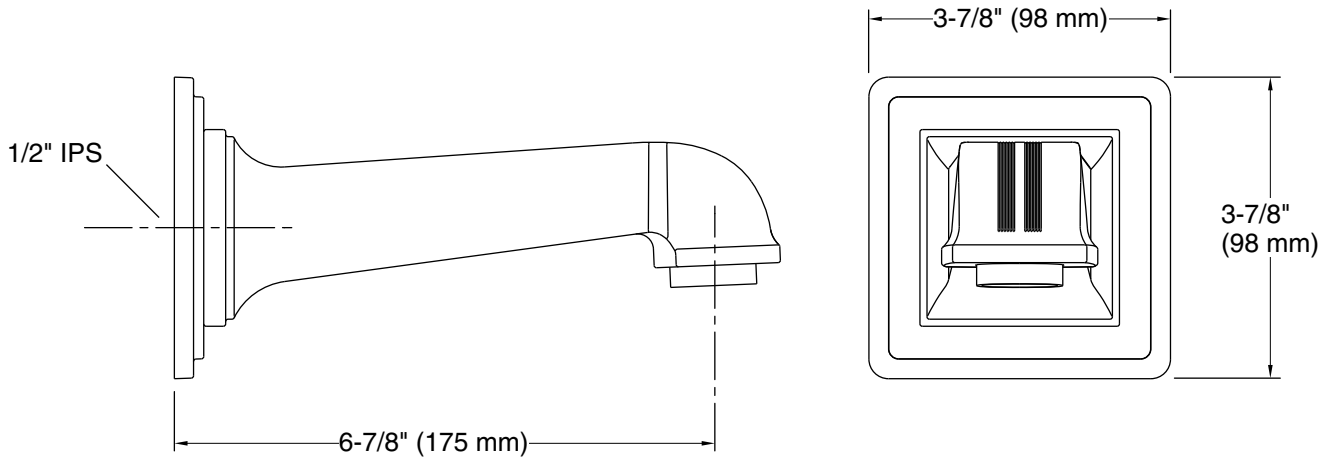

Features

- Nondiverter bath spout with 1/2" NPT connection
- Coordinates with the Pinstripe collection of faucets and accessories

Material

- Premium metal construction for durability and reliability
- KOHLER® finishes resist corrosion and tarnishing

Technical Information

All product dimensions are nominal.

Drain included: No

Notes

Install this product according to the installation guide.