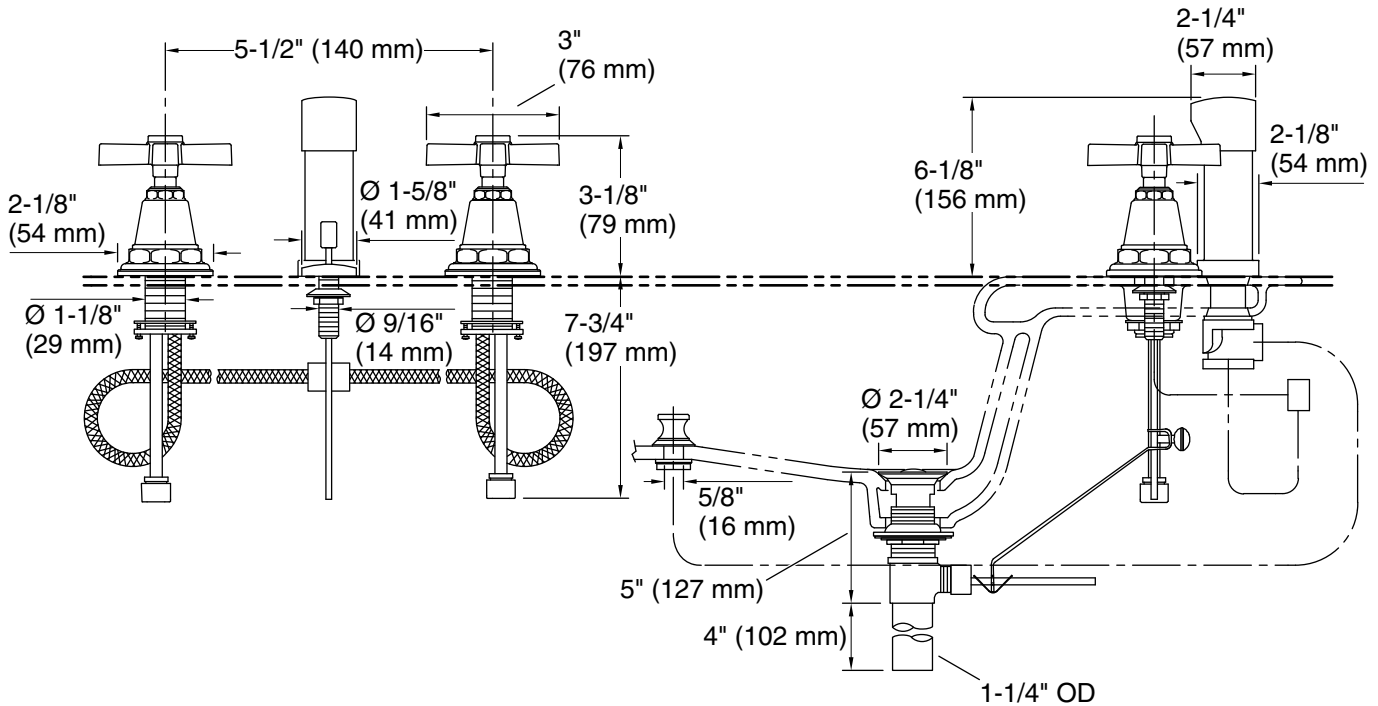

Technical Information

All product dimensions are nominal.

Drain included: Yes

Notes

Install this product according to the installation instructions.