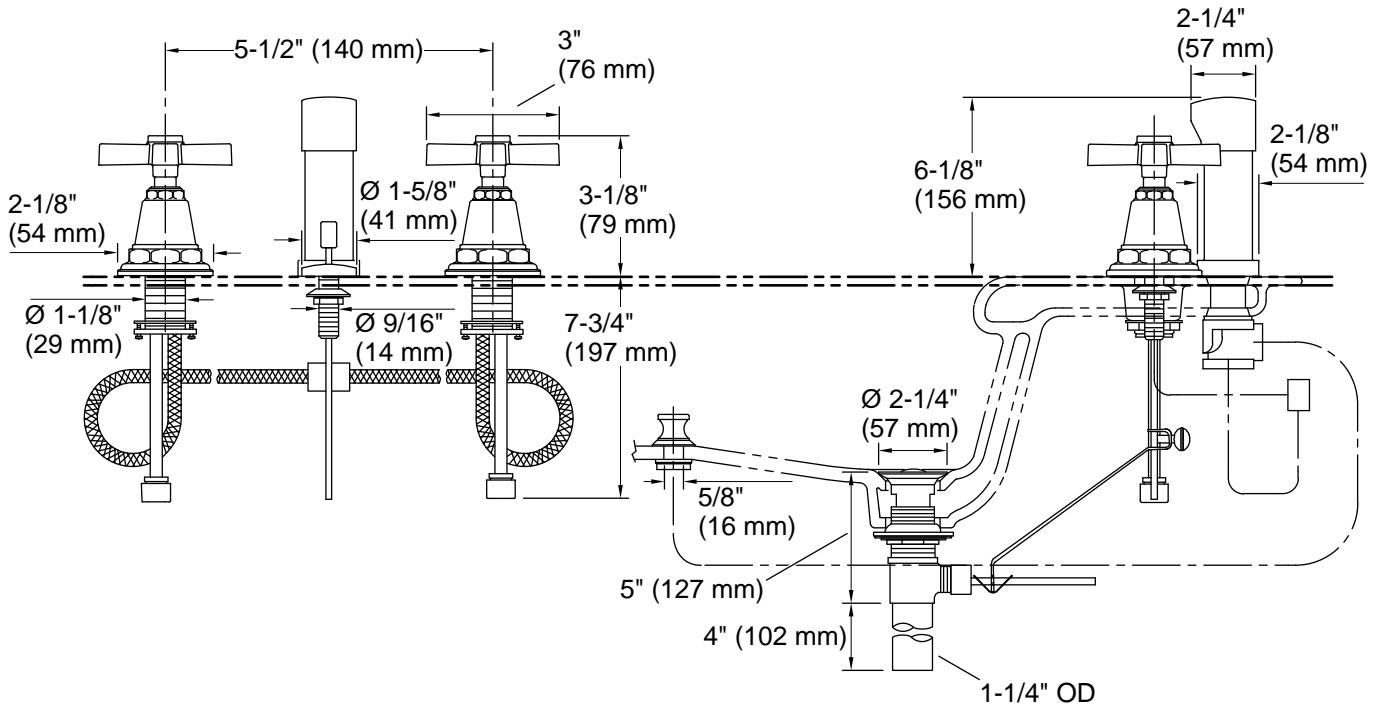

Technical Information

All product dimensions are nominal.

Drain included: Yes

Notes

Install this product according to the installation instructions.