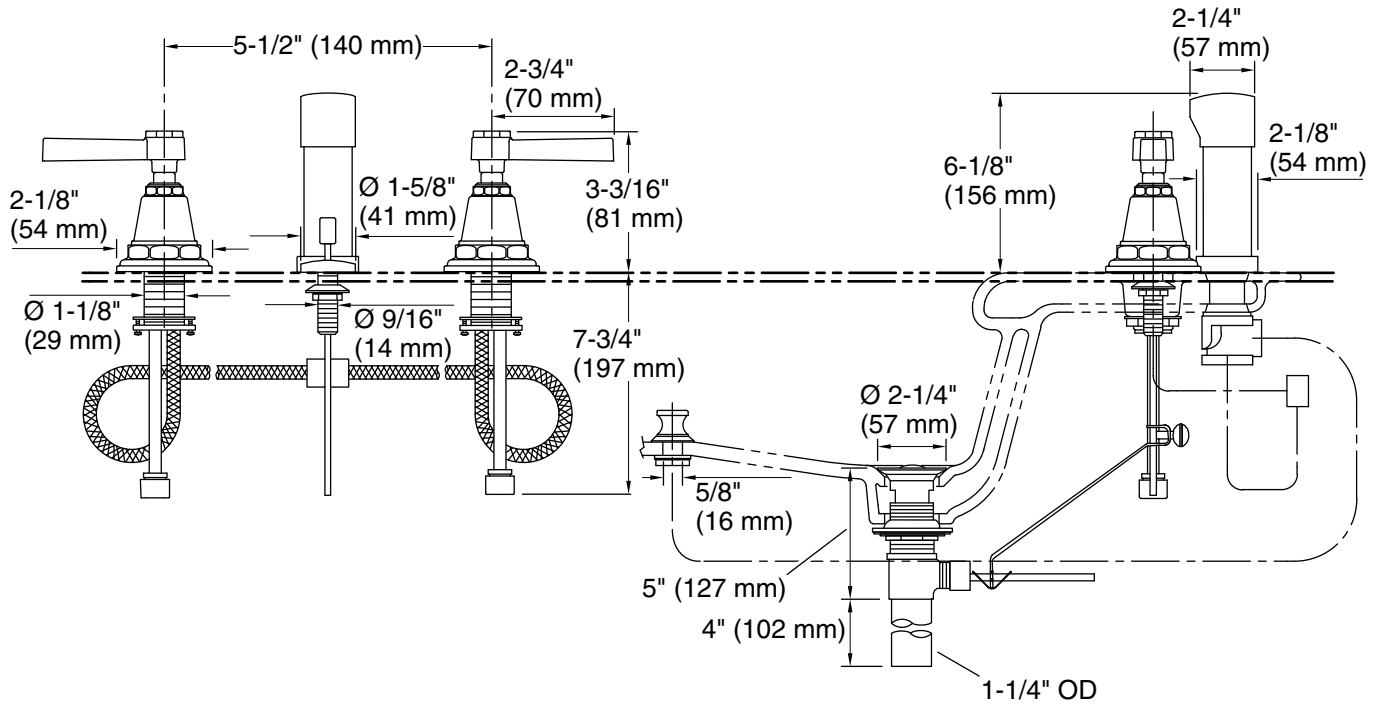

Features

- Pop-up drain with lift rod and tailpiece
- Vertical spray
- Fixture-mount transfer valve/vacuum breaker
- Available with plain lever handles
- Quarter-turn washerless ceramic disc valves
- Metal construction

Material

- Brass valve bodies

Installation

- Flexible connections for easy installation

Recommended Products/Accessories

- K-23726 Drain treatment
- K-23723 Faucet cleaner

Codes/Standards

- ASME A112.18.1/CSA B125.1
- ASSE 1001
- IAPMO Certification

Technical Information

All product dimensions are nominal.

Drain included: Yes

Handshower:

Rated maximum flow: 2.2 gal/min (8.3 l/min)

Notes

Install this product according to the installation instructions.