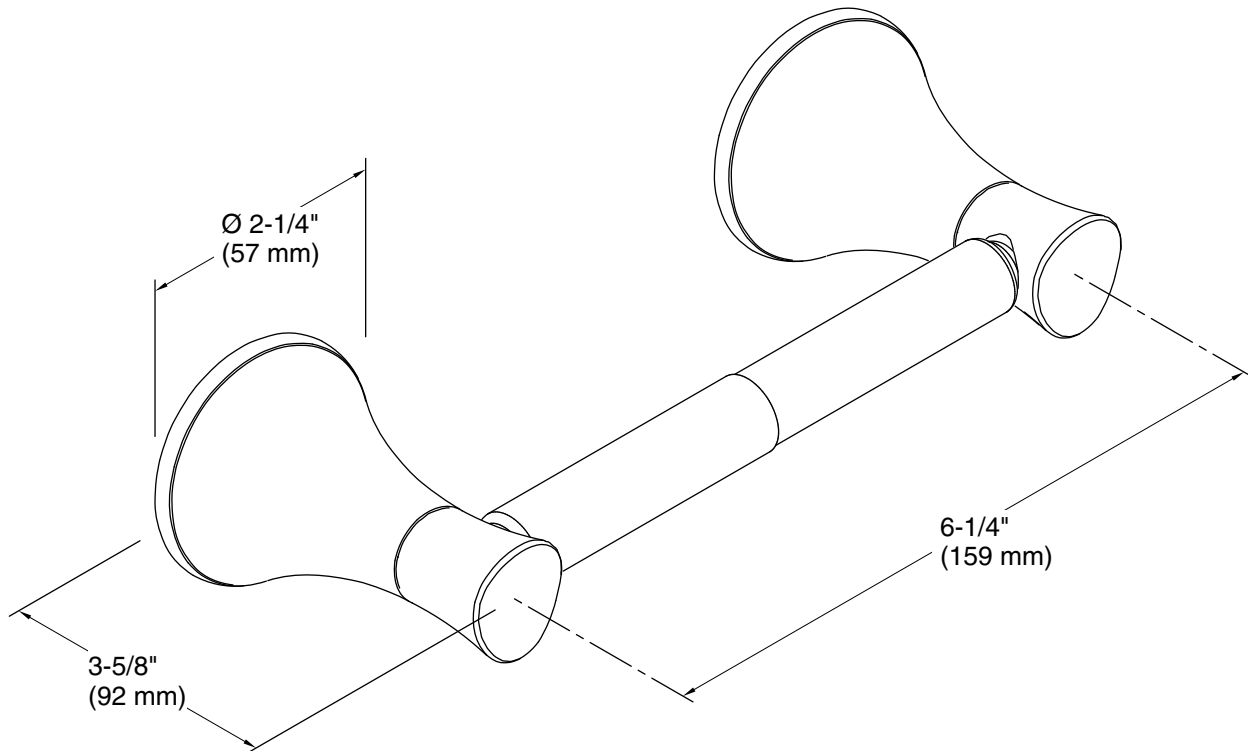

Coralais®
Toilet paper holder
K-13434

Features

- Coordinates with Coralais faucets, accessories, and showering components to complete your bathroom

Material

- Premium metal construction for durability and reliability
- KOHLER® finishes resist corrosion and tarnishing

Technical Information

All product dimensions are nominal.

Material: Metal

Notes

Install this product according to the installation guide.

CAUTION: Risk of personal injury. Do not install these products in any area where they are likely to be used inadvertently as a grab bar or support bar. These products are not designed or intended for use as a grab bar or support bar.