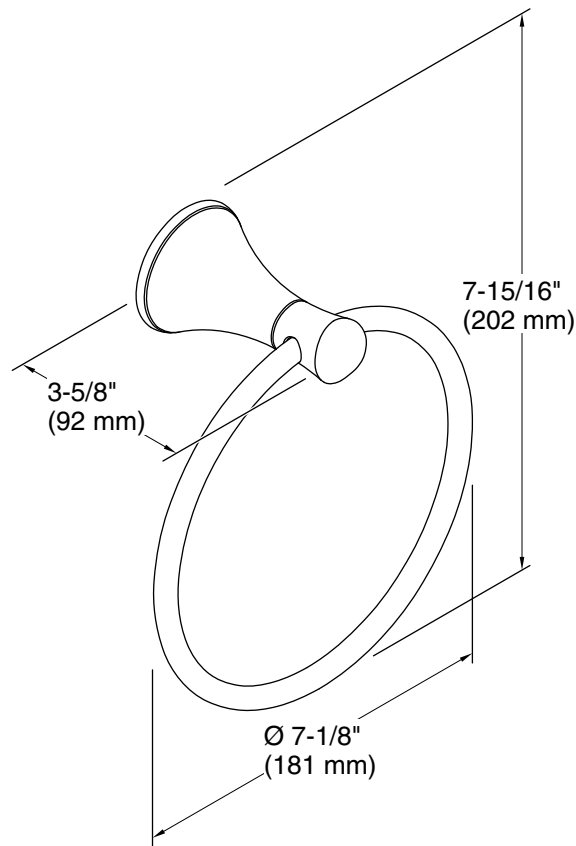

Technical Information

All product dimensions are nominal.

Material: Metal

Notes

Install this product according to the installation guide.

CAUTION: Risk of personal injury. Do not install this product in any area where it is likely to be used inadvertently as a grab bar or support bar. This product is not designed or intended for use as a grab bar or support bar.