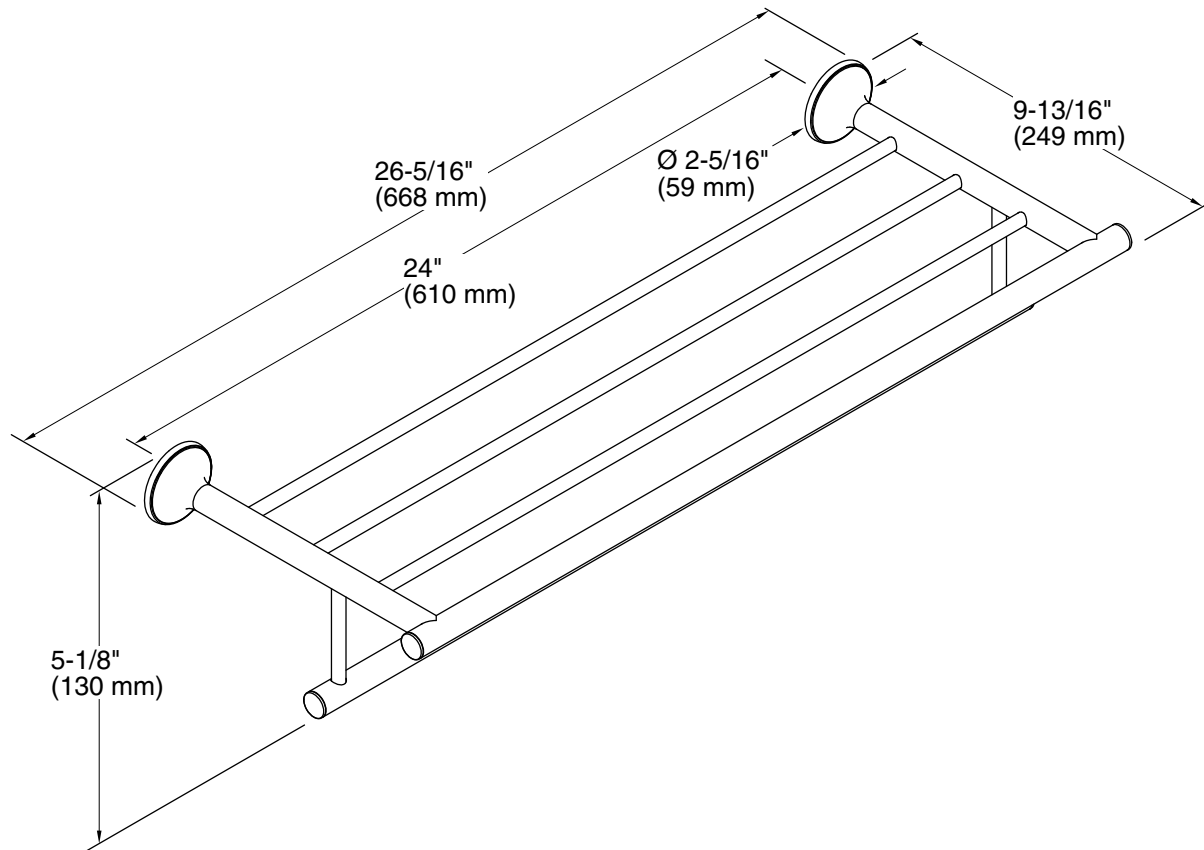

Technical Information

All product dimensions are nominal.

Material: Stainless Steel, Zinc

Notes

Install this product according to the installation guide.