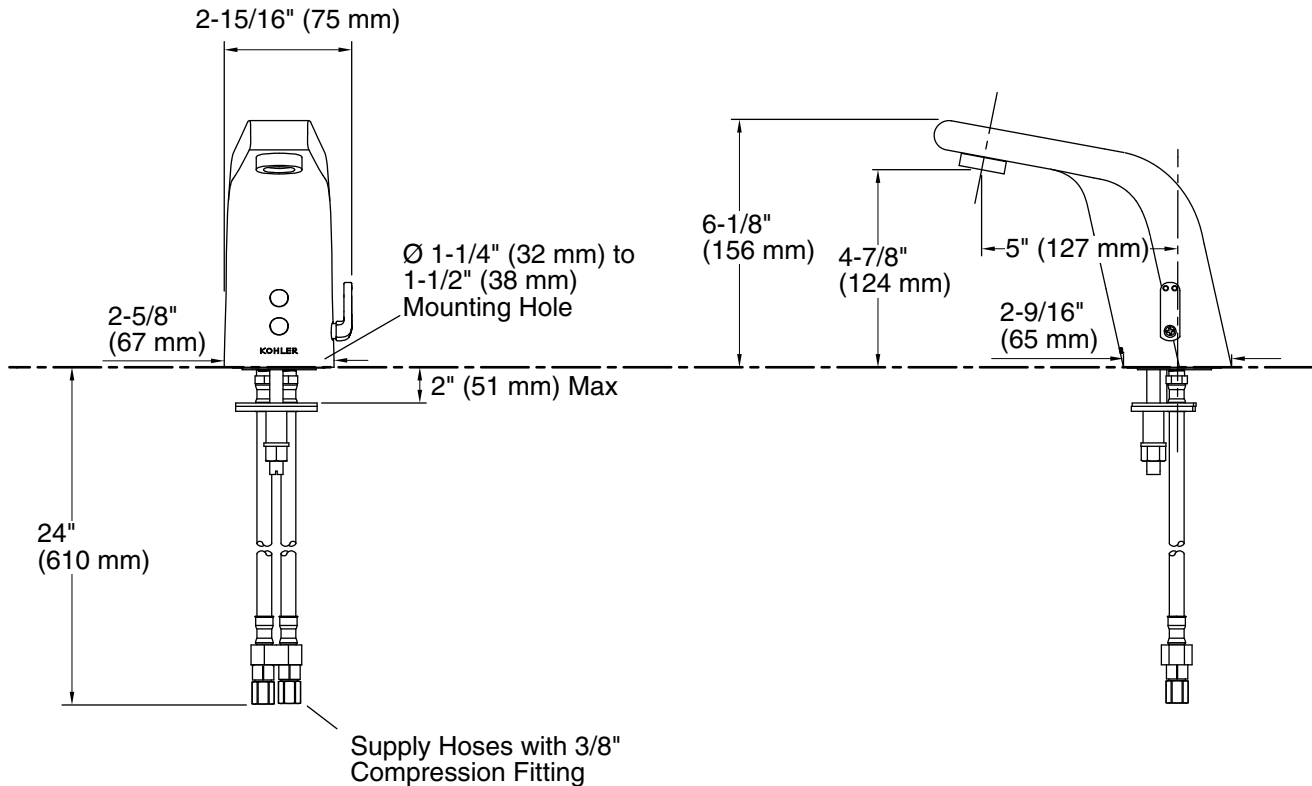

Technical Information

All product dimensions are nominal.

Power source: Battery - DC, included

Faucet:

Flow rate: 0.5 gal/min (1.9 l/min)

Drain included: No

Spout:

Spout reach: 4-15/16" (125 mm)

Handshower:

Rated maximum flow: 0 gal/min (0 l/min)

Notes

Install this product according to the installation guide.

A 1-1/4" (32 mm) minimum to 1-1/2" (38 mm) maximum diameter mounting hole is required.

The minimum distance between the back of the faucet spout and the wall must be 1-3/4" (44 mm). This will allow proper clearance for setscrew access.

The maximum distance between the bathroom sink basin edge to the base of the faucet spout must be 1-3/4" (44 mm).

The maximum height of the lip basin should be 3/4" (19 mm).

Product includes rosebud spray aerator. Other aerator styles are available.