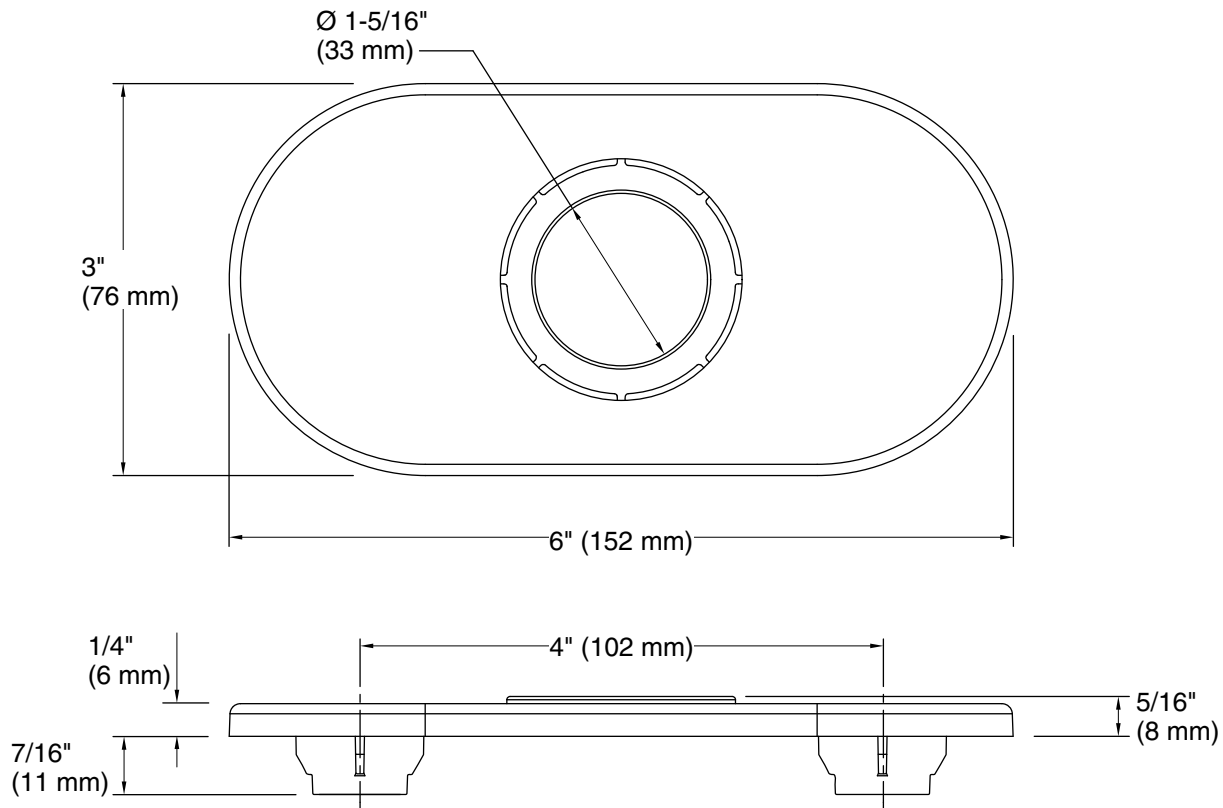

1-20-2025 21:01 - US/CA

THE BOLD LOOK
OF **KOHLER**®

Technical Information

All product dimensions are nominal.

Spout:

Handshower:

Rated maximum flow: 0 gal/min (0 l/min)

Notes