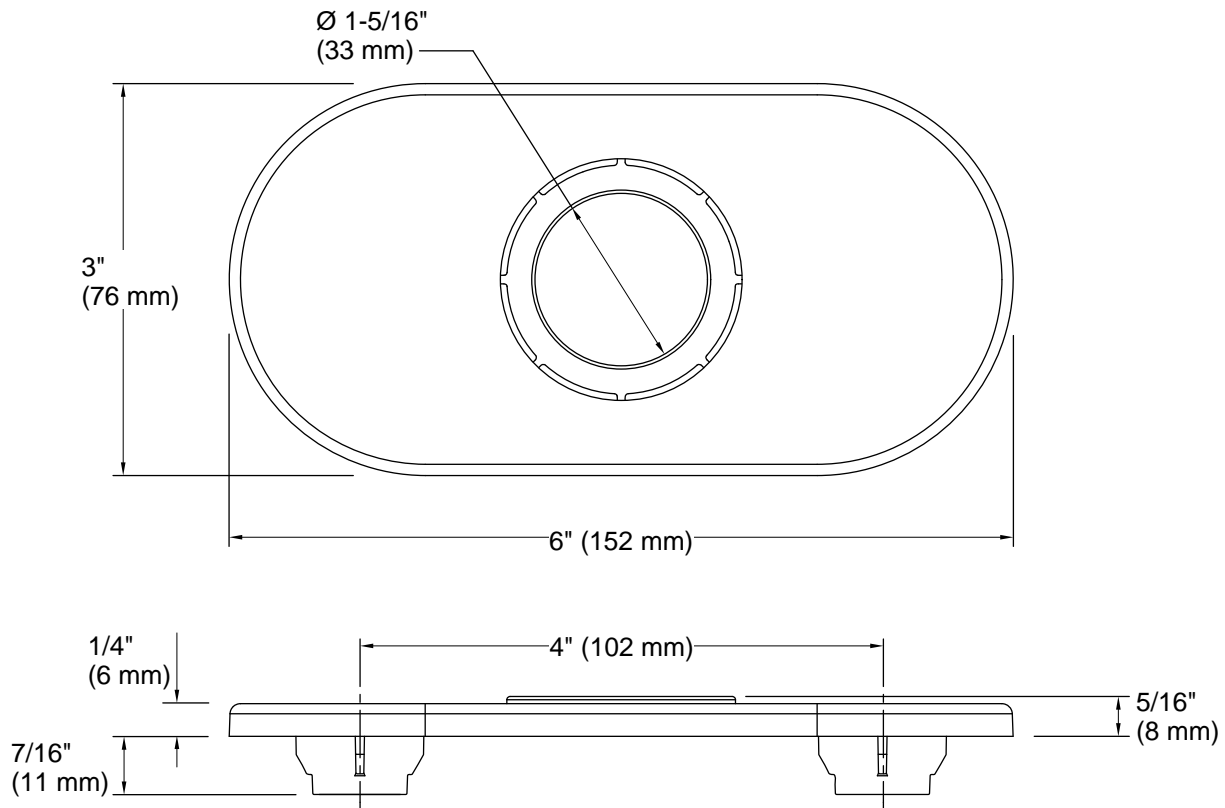

12-18-2024 20:33 - US/CA

THE BOLD LOOK
OF **KOHLER**®

Technical Information

All product dimensions are nominal.

Spout:

Handshower:

Rated maximum flow: 0 gal/min (0 l/min)

Notes