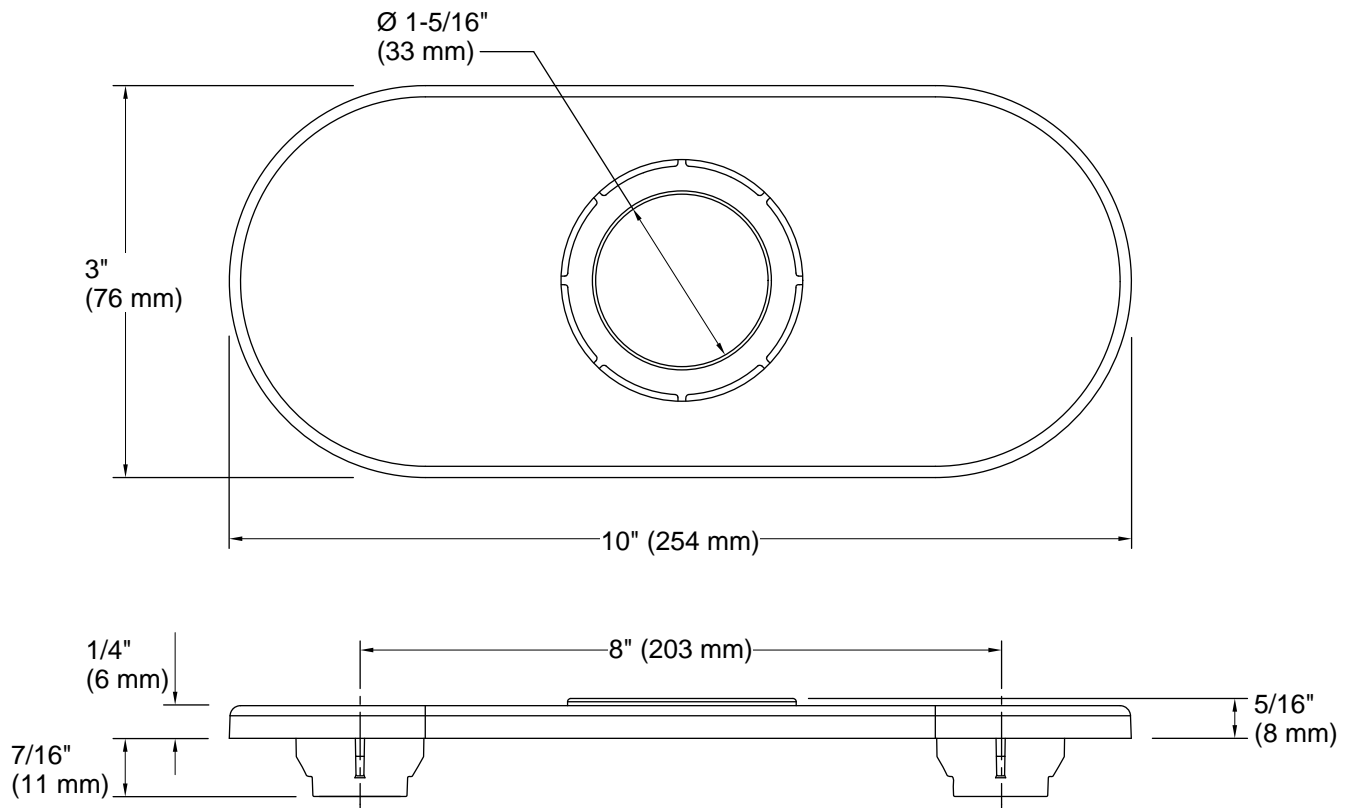

12-18-2024 20:34 - US/CA

THE BOLD LOOK
OF **KOHLER**®

Technical Information

All product dimensions are nominal.

Spout:

Handshower:

Rated maximum flow: 0 gal/min (0 l/min)

Notes