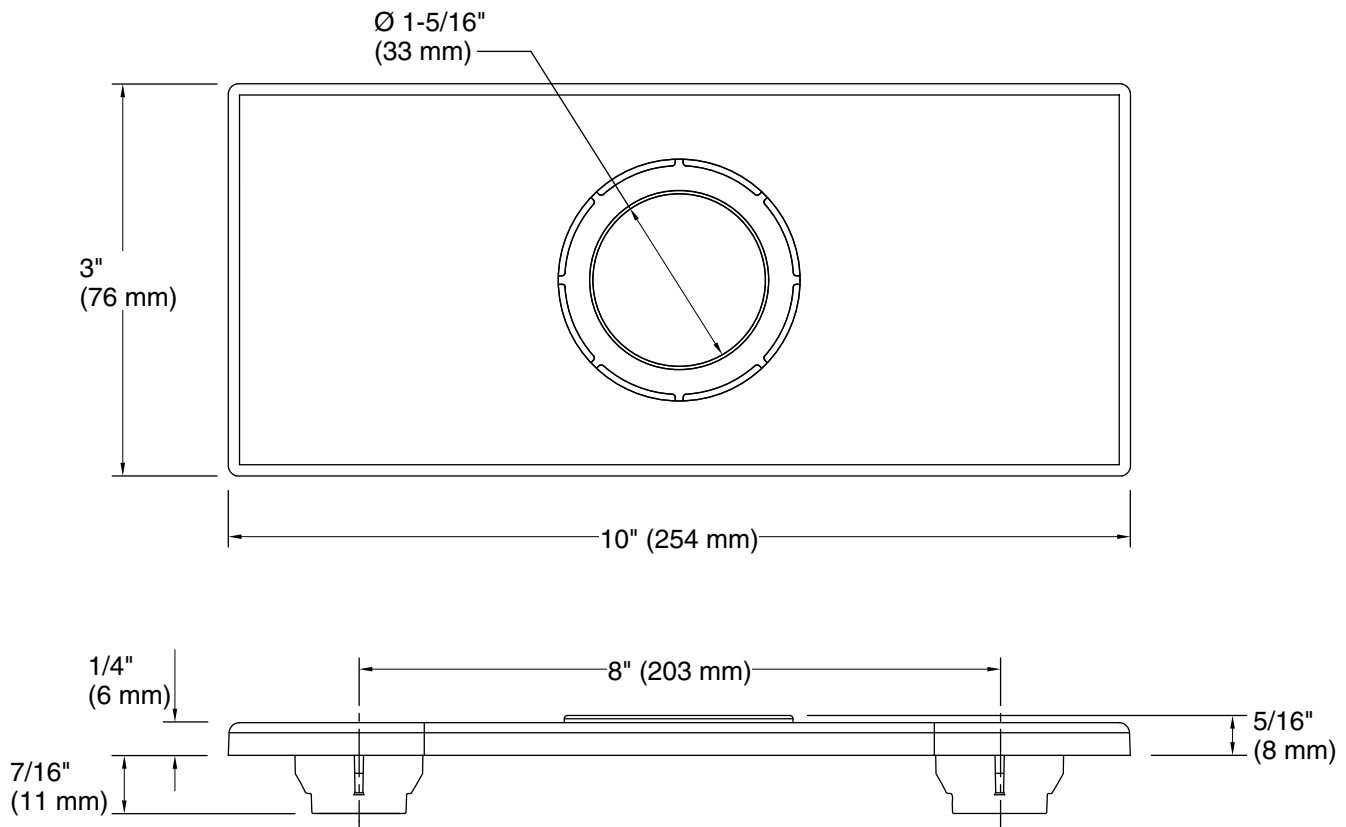

1-23-2025 21:29 - US/CA

THE BOLD LOOK
OF **KOHLER®**

Technical Information

All product dimensions are nominal.

Spout:

Notes

Install this product according to the installation instructions.