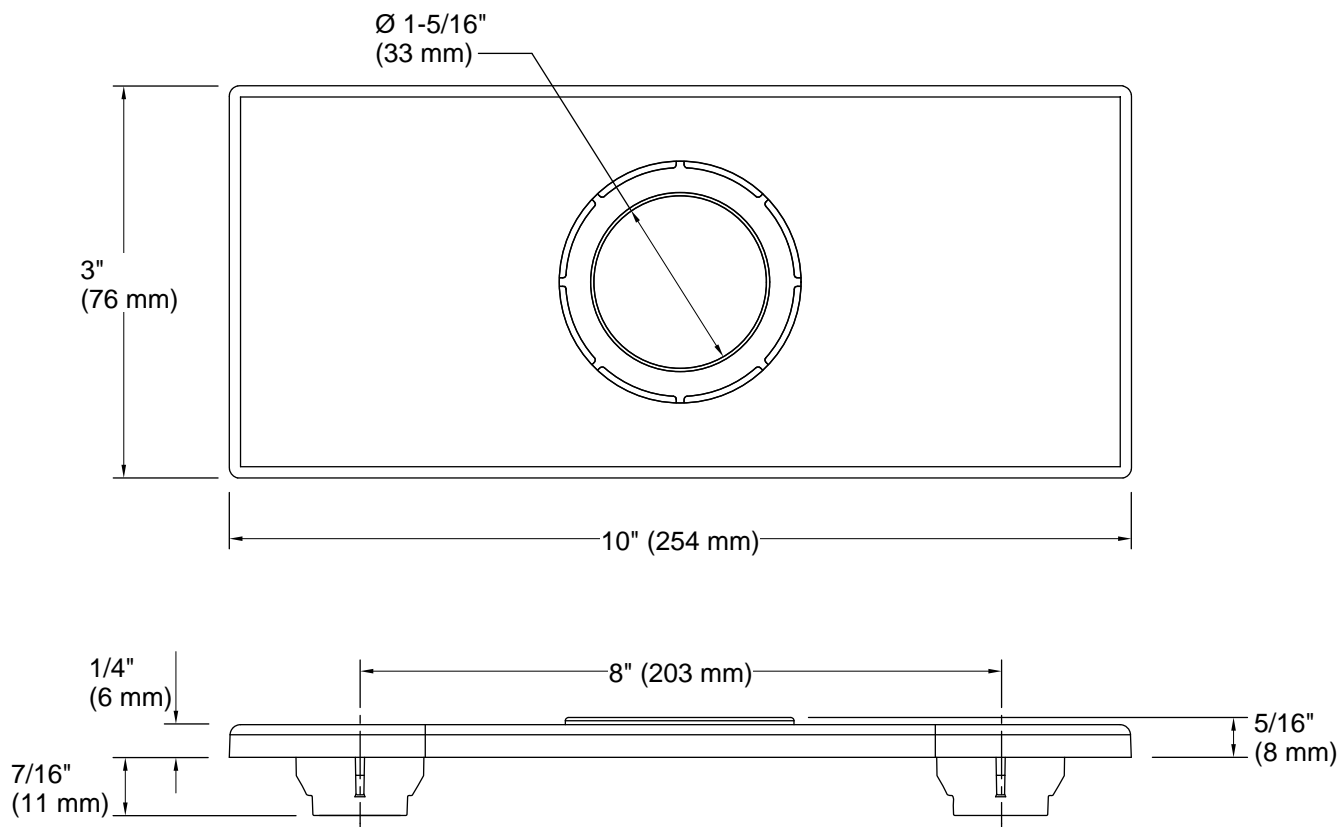

12-18-2024 20:34 - US/CA

THE BOLD LOOK
OF **KOHLER®**

Technical Information

All product dimensions are nominal.

Spout:

Handshower:

Rated maximum flow: 0 gal/min (0 l/min)

Notes