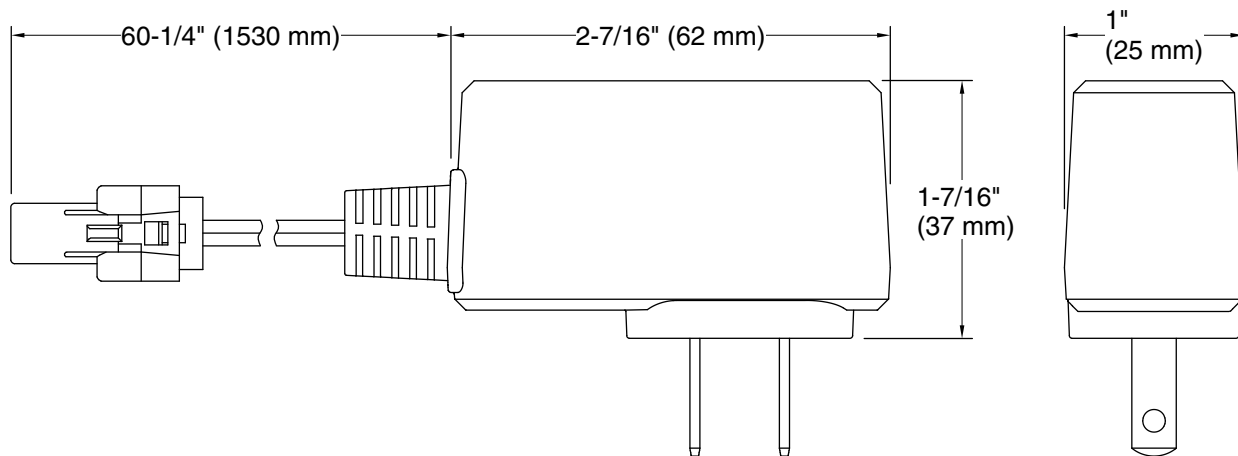

Installation

- 60" (1524 mm) power cord for easy 120-volt installation

Codes/Standards

UL 1310
cUL Listed
UL Listed

KOHLER® One-Year Limited Warranty

See website for detailed warranty information.

Required Electrical Service

One circuit required.

120/240 V, 0.3 A, 50/60 Hz

Technical Information

All product dimensions are nominal.

Material: Plastic

Notes

Install this product according to the installation instructions.