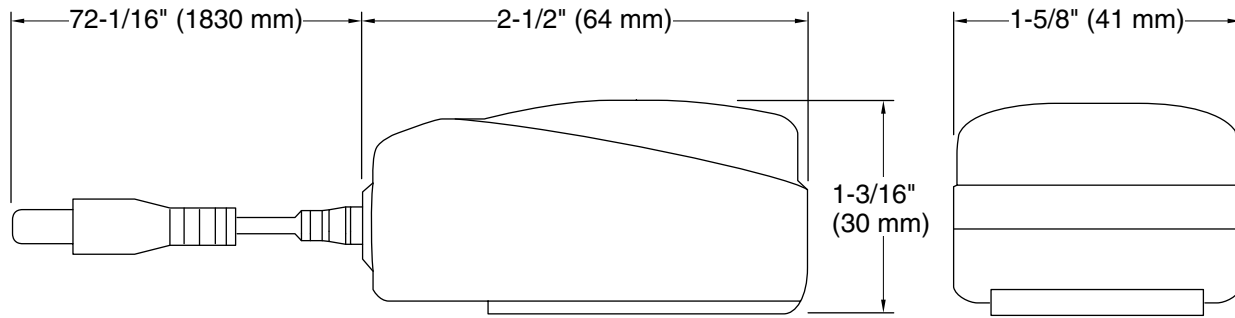

Installation

- 72" (1,828.8 mm) power cord for easy 120- to 240-volt installation

Codes/Standards

cUL Listed
UL Listed

KOHLER® One-Year Limited Warranty

See website for detailed warranty information.

Required Electrical Service

One circuit required.

120/240 V, 0.3 A, 50/60 Hz

Notes

Install this product according to the installation guide.

Technical Information

All product dimensions are nominal.

Material: Plastic