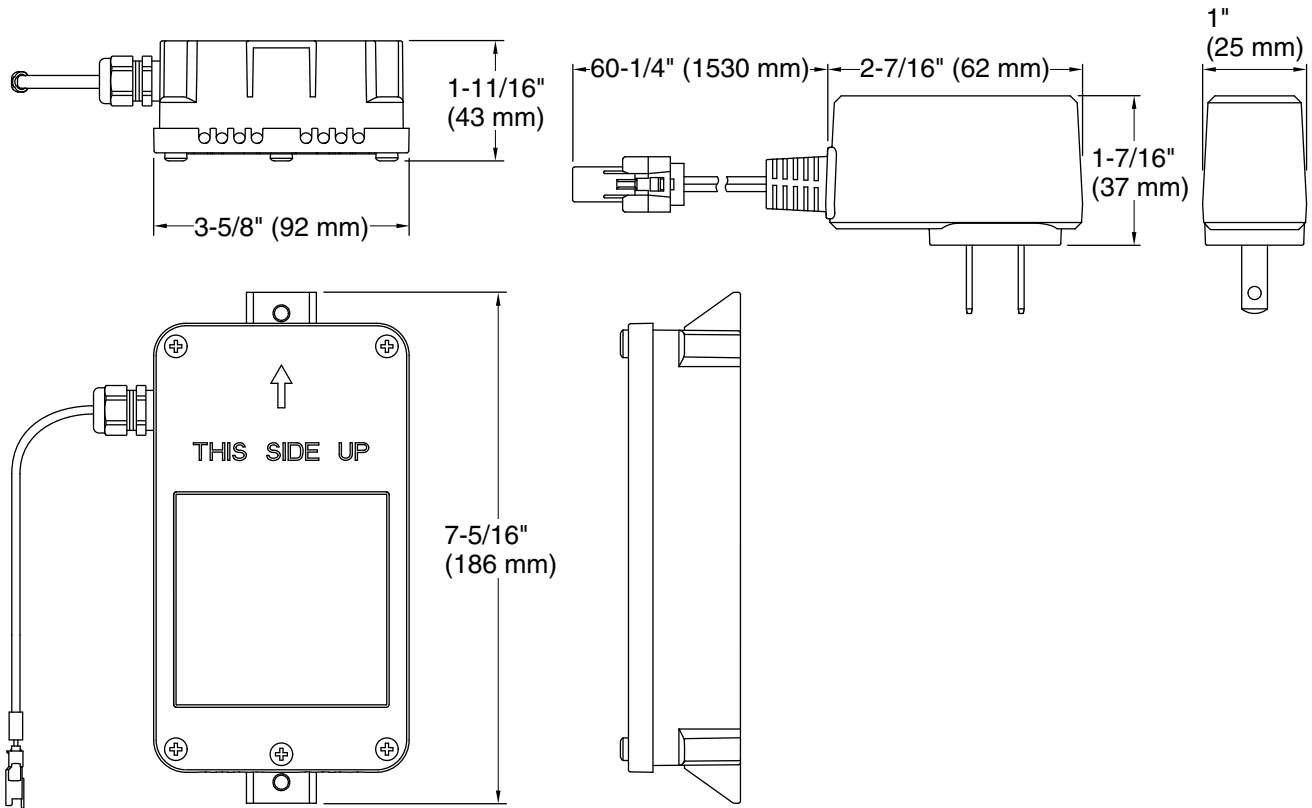

Required Electrical Service

One circuit required.

120/240 V, 0.3 A, 60 Hz

Technical Information

All product dimensions are nominal.

Material: Plastic

Notes

Install this product according to the installation instructions.