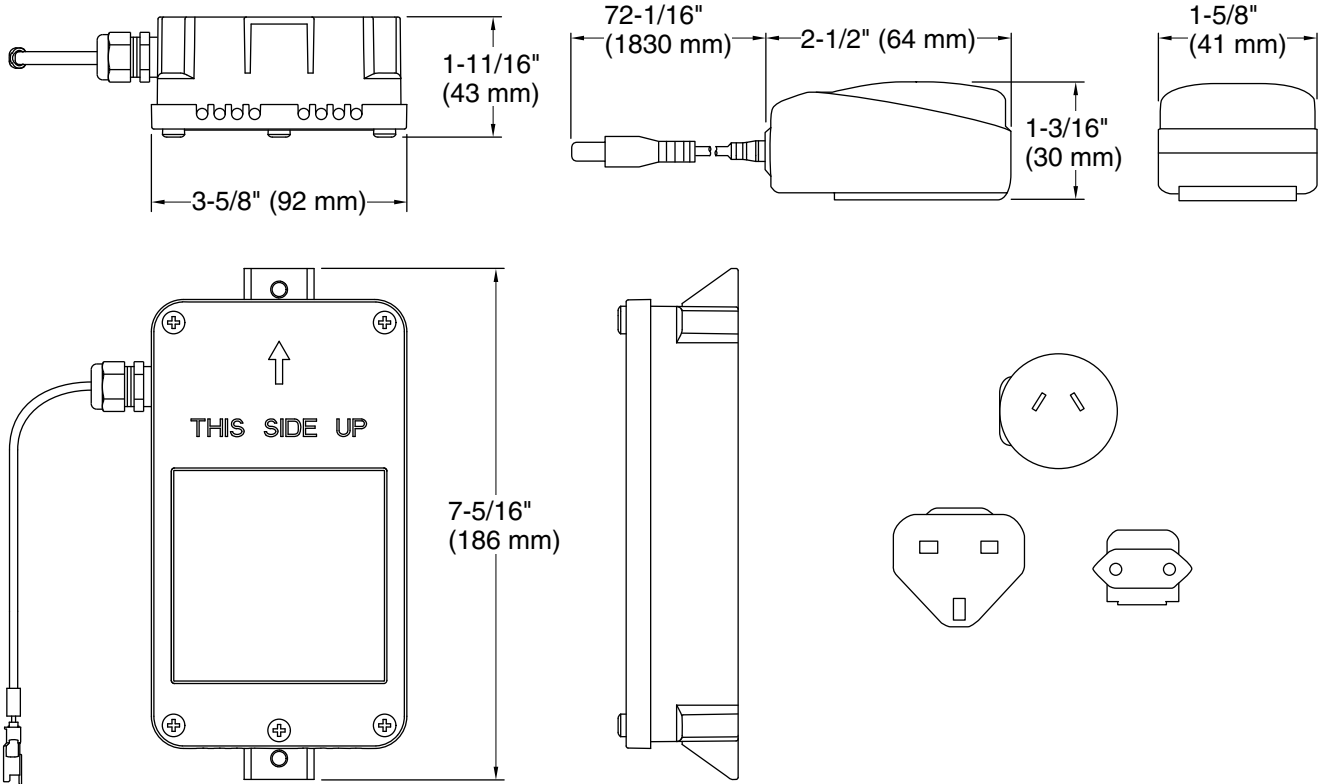

Installation

- Designed for portable or permanent hardwire installations
- Supplied with 30" (762 mm) power cord for easy 120-volt installation

Required Products/Accessories

[K-13487](#) 4' Cable Assembly

or

[K-13602](#) 6' Cable Assembly

Recommended Products/Accessories

K-13481 Multi-Outlet Power Supply

Codes/Standards

UL 60950
cUL Listed
UL Listed

KOHLER® One-Year Limited Warranty

See website for detailed warranty information.

Required Electrical Service

One circuit required.

120/240 V, 0.3 A, 60 Hz

Technical Information

All product dimensions are nominal.

Material: Plastic

Notes

Install this product according to the installation guide.