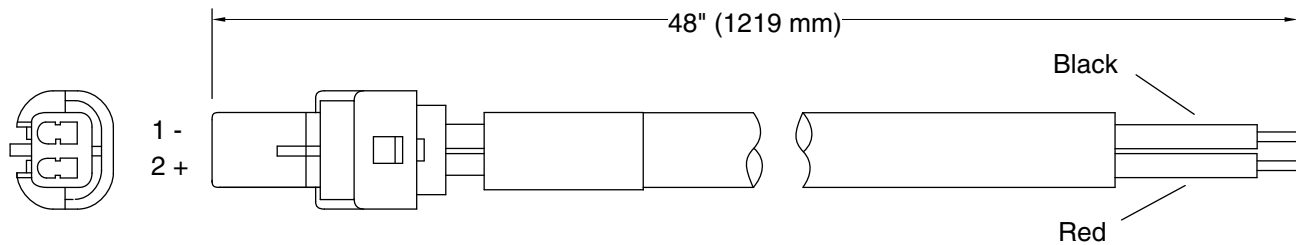

Technical Information

All product dimensions are nominal.

Material: Plastic, Metal

Notes

Install this product according to the installation guide.