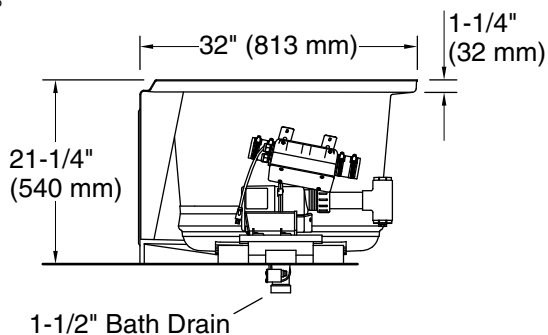

Required Electrical Service

Two dedicated circuits required, protected with Class A Ground-Fault Circuit-Interrupter (GFCI). Outside North America, this device may be known as a Residual Current Device (RCD).

Blower: 120 V, 15 A, 60 Hz
Air bath: 120 V, 15 A, 60 Hz

Technical Information

All product dimensions are nominal.

Drain location: Left
Basin area, bottom: 42" x 20" (1067 mm x 508 mm)
Basin area, top: 51" x 24" (1295 mm x 610 mm)
Weight: 143.5 lbs (65.1 kg)
Minimum floor load: 47 lbs/ft² (229.5 kg/m²)
Water depth: 16" (406 mm)
Water capacity: 60 gal (227.1 L)
Electrical component rating: Blower: 120 V, 10 A, 60 Hz
Air bath: 120 V, 5 A, 60 Hz
Minimum flat for door: 2-1/2" (64 mm)

Notes

Measure your actual product for rough-in details.

Install this product according to the installation instructions.

The hot water supply should be 70% of the capacity of the bath or greater. Installations will vary.