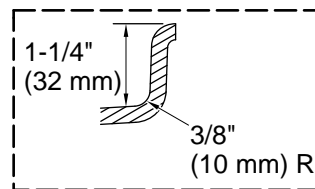

No change in measurements if connected with drain illustrated. (K-7213)

Integral Flange Detail