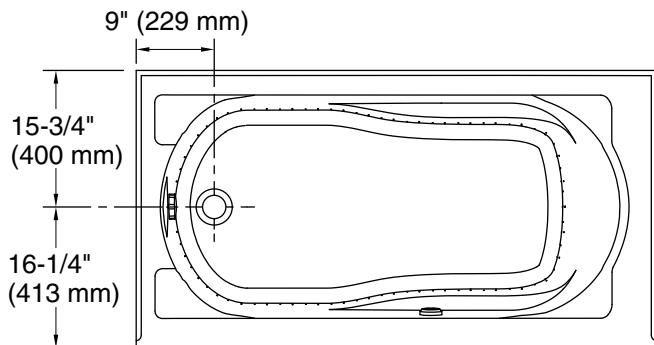

No change in measurements if connected with drain illustrated. (K-7213)

Required Electrical Service

Two dedicated circuits required, protected with Class A Ground-Fault Circuit-Interrupter (GFCI). Outside North America, this device may be known as a Residual Current Device (RCD).

Blower: 120 V, 15 A, 60 Hz
Air bath: 120 V, 15 A, 60 Hz

Technical Information

All product dimensions are nominal.

Drain location: Left
Basin area, bottom: 42" x 20" (1067 mm x 508 mm)
Basin area, top: 51" x 24" (1295 mm x 610 mm)
Weight: 143.5 lbs (65.1 kg)
Minimum floor load: 47 lbs/ft² (229.5 kg/m²)
Water depth: 16" (406 mm)
Water capacity: 60 gal (227.1 L)
Electrical component rating: Blower: 120 V, 10 A, 60 Hz
Air bath: 120 V, 5 A, 60 Hz
Minimum flat for door: 2-1/2" (64 mm)

Notes

Measure your actual product for rough-in details.

Install this product according to the installation instructions.

The hot water supply should be 70% of the capacity of the bath or greater. Installations will vary.