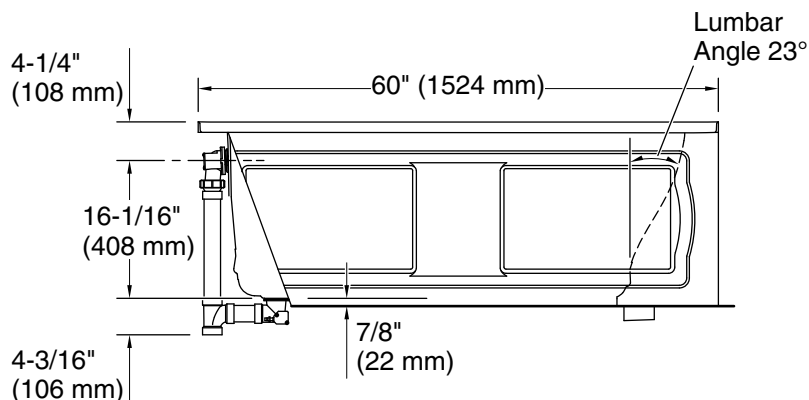

Required Electrical Service

Two dedicated circuits required, protected with Class A Ground-Fault Circuit-Interrupter (GFCI). Outside North America, this device may be known as a Residual Current Device (RCD).

Blower: 120 V, 15 A, 60 Hz
Air bath: 120 V, 15 A, 60 Hz

Technical Information

All product dimensions are nominal.

Drain location: Left
Basin area, bottom: 42" x 20" (1067 mm x 508 mm)
Basin area, top: 51" x 24" (1295 mm x 610 mm)
Weight: 143.5 lbs (65.1 kg)
Minimum floor load: 47 lbs/ft² (229.5 kg/m²)
Water depth: 16" (406 mm)
Water capacity: 60 gal (227.1 L)
Electrical component rating: Blower: 120 V, 10 A, 60 Hz
Air bath: 120 V, 5 A, 60 Hz
Minimum flat for door: 2-1/2" (64 mm)

Notes

Measure your actual product for rough-in details.

Install this product according to the installation instructions.

The hot water supply should be 70% of the capacity of the bath or greater. Installations will vary.