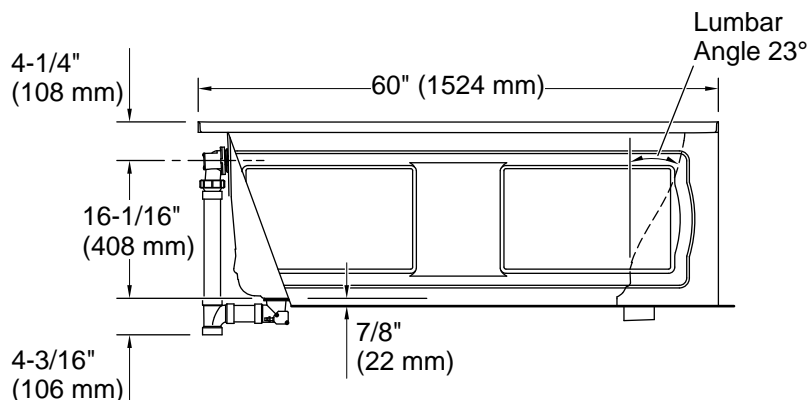

Required Electrical Service

Two dedicated circuits required, protected with Class A Ground-Fault Circuit-Interrupter (GFCI). Outside North America, this device may be known as a Residual Current Device (RCD).

Blower: 120 V, 15 A, 60 Hz
Air bath: 120 V, 15 A, 60 Hz

Technical Information

All product dimensions are nominal.

Drain location: Left
Basin area, bottom: 42" x 20" (1067 mm x 508 mm)
Basin area, top: 51" x 24" (1295 mm x 610 mm)
Weight: 143.5 lbs (65.1 kg)
Minimum floor load: 47 lbs/ft² (229.5 kg/m²)
Water depth: 16" (406 mm)
Water capacity: 60 gal (227.1 L)
Electrical component rating: Blower: 120 V, 10 A, 60 Hz
Air bath: 120 V, 5 A, 60 Hz
Minimum flat for door: 2-1/2" (64 mm)

Notes

Measure your actual product for rough-in details.

Install this product according to the installation instructions.

The hot water supply should be 70% of the capacity of the bath or greater. Installations will vary.