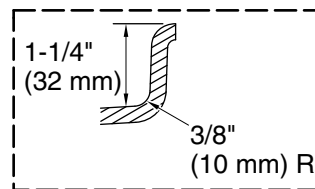

No change in measurements if connected with drain illustrated. (K-7213)

Integral Flange Detail