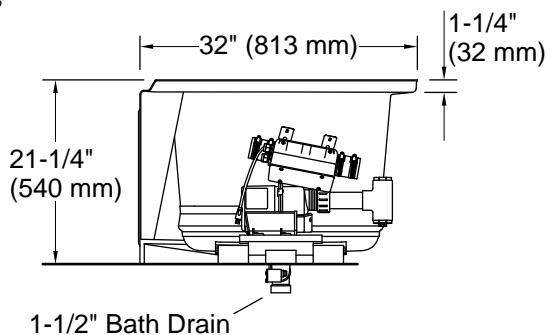

Required Electrical Service

Two dedicated circuits required, protected with Class A Ground-Fault Circuit-Interrupter (GFCI). Outside North America, this device may be known as a Residual Current Device (RCD).

Blower: 120 V, 15 A, 60 Hz
Air bath: 120 V, 15 A, 60 Hz

Technical Information

All product dimensions are nominal.

Drain location: Left
Basin area, bottom: 42" x 20" (1067 mm x 508 mm)
Basin area, top: 51" x 24" (1295 mm x 610 mm)
Weight: 143.5 lbs (65.1 kg)
Minimum floor load: 47 lbs/ft² (229.5 kg/m²)
Water depth: 16" (406 mm)
Water capacity: 60 gal (227.1 L)
Electrical component rating: Blower: 120 V, 10 A, 60 Hz
Air bath: 120 V, 5 A, 60 Hz
Minimum flat for door: 2-1/2" (64 mm)

Notes

Measure your actual product for rough-in details.

Install this product according to the installation instructions.

The hot water supply should be 70% of the capacity of the bath or greater. Installations will vary.