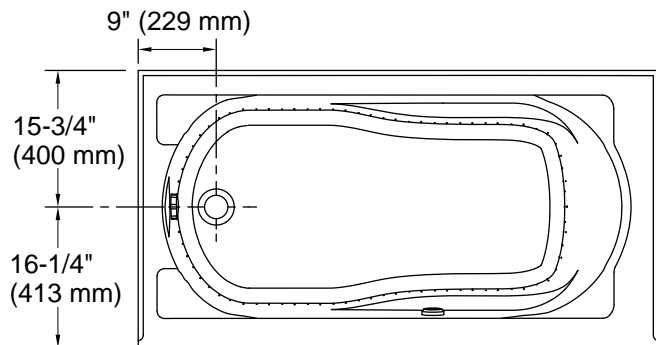

No change in measurements if connected with drain illustrated. (K-7213)

Required Electrical Service

Two dedicated circuits required, protected with Class A Ground-Fault Circuit-Interrupter (GFCI). Outside North America, this device may be known as a Residual Current Device (RCD).

Blower: 120 V, 15 A, 60 Hz
Air bath: 120 V, 15 A, 60 Hz

Technical Information

All product dimensions are nominal.

Drain location: Left
Basin area, bottom: 42" x 20" (1067 mm x 508 mm)
Basin area, top: 51" x 24" (1295 mm x 610 mm)
Weight: 143.5 lbs (65.1 kg)
Minimum floor load: 47 lbs/ft² (229.5 kg/m²)
Water depth: 16" (406 mm)
Water capacity: 60 gal (227.1 L)
Electrical component rating: Blower: 120 V, 10 A, 60 Hz
Air bath: 120 V, 5 A, 60 Hz
Minimum flat for door: 2-1/2" (64 mm)

Notes

Measure your actual product for rough-in details.

Install this product according to the installation instructions.

The hot water supply should be 70% of the capacity of the bath or greater. Installations will vary.