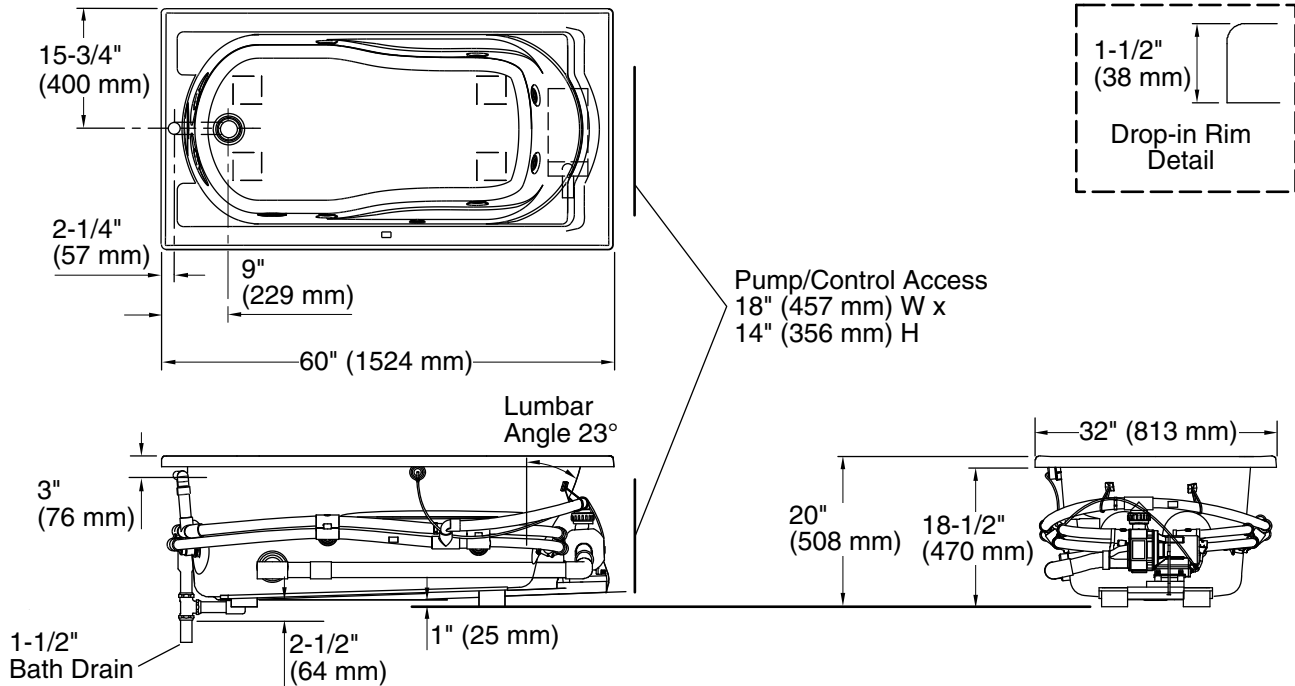

No change in measurements if connected with drain illustrated. (K-7161-AF)

Required Electrical Service

Two dedicated circuits required, protected with Class A Ground-Fault Circuit-Interrupter (GFCI). Outside North America, this device may be known as a Residual Current Device (RCD).

Pump: 120 V, 15 A, 60 Hz
Heater: 120 V, 15 A, 60 Hz

Technical Information

All product dimensions are nominal.

Drain location: Reversible
Basin area, bottom: 42" x 20" (1067 mm x 508 mm)
Basin area, top: 51" x 24" (1295 mm x 610 mm)
Weight: 145 lbs (65.8 kg)
Minimum floor load: 50 lbs/ft² (244.1 kg/m²)
Water depth: 14" (356 mm)
Water capacity: 60 gal (227.1 L)
Cutout: Drop-in, 58" x 30" (1473 mm x 762 mm)
Electrical component rating: Pump: 120 V, 7 A, 60 Hz
Heater: 120 V, 12.5 A, 60 Hz, 1500 W
Pump speed: Single

Minimum flat for 2-1/2" (64 mm)

1-800-4KOHLER (1-800-456-4537)

Kohler Co. reserves the right to make revisions without notice to product specifications.

For the most current Specification Sheet, go to www.kohler.com USA or www.kohler.ca Canada

11-19-2024 21:58 - US/CA

Notes

Measure your actual product for rough-in details.

Install this product according to the installation instructions.

The hot water supply should be 70% of the capacity of the bath or greater. Installations will vary.