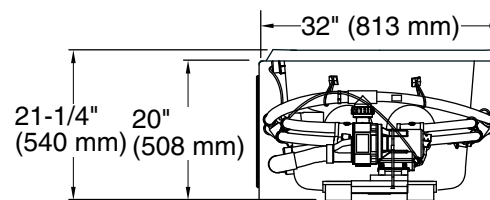

No change in measurements if connected with drain illustrated. (K-7161-AF)

Required Electrical Service

One dedicated circuit required, protected with Class A Ground-Fault Circuit-Interrupter (GFCI). Outside North America, this device may be known as a Residual Current Device (RCD).

Pump: 120 V, 15 A, 50/60 Hz

Technical Information

All product dimensions are nominal.

Drain location:	Left
Basin area, bottom:	42" x 20" (1067 mm x 508 mm)
Basin area, top:	51" x 24" (1295 mm x 610 mm)
Weight:	135 lbs (61.2 kg)
Minimum floor load:	50 lbs/ft² (244.1 kg/m²)
Water depth:	14" (356 mm)
Water capacity:	60 gal (227.1 L)
Electrical component rating:	Pump: 120 V, 7 A, 60 Hz
Pump speed:	Single

Notes

Measure your actual product for rough-in details.

Install this product according to the installation instructions.

The hot water supply should be 70% of the capacity of the bath or greater. Installations will vary.