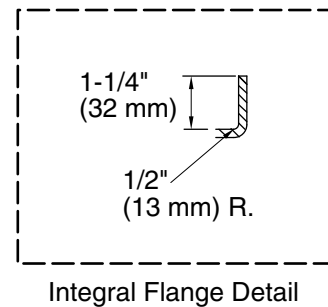

No change in measurements if connected with drain illustrated. (K-7161-AF)

Required Electrical Service

One dedicated circuit required, protected with Class A Ground-Fault Circuit-Interrupter (GFCI). Outside North America, this device may be known as a Residual Current Device (RCD).

Pump: 120 V, 15 A, 50/60 Hz

Technical Information

All product dimensions are nominal.

Drain location: Left
Basin area, bottom: 42" x 20" (1067 mm x 508 mm)
Basin area, top: 51" x 24" (1295 mm x 610 mm)
Weight: 135 lbs (61.2 kg)
Minimum floor load: 50 lbs/ft² (244.1 kg/m²)
Water depth: 14" (356 mm)
Water capacity: 60 gal (227.1 L)
Electrical component Pump: 120 V, 7 A, 60 Hz rating:
Pump speed: Single

Notes

Measure your actual product for rough-in details.

Install this product according to the installation instructions.

The hot water supply should be 70% of the capacity of the bath or greater. Installations will vary.