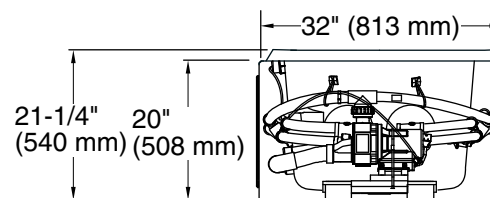

No change in measurements if connected with drain illustrated. (K-7161-AF)

Required Electrical Service

One dedicated circuit required, protected with Class A Ground-Fault Circuit-Interrupter (GFCI). Outside North America, this device may be known as a Residual Current Device (RCD).

Pump: 120 V, 15 A, 50/60 Hz

Technical Information

All product dimensions are nominal.

Drain location: Left
Basin area, bottom: 42" x 20" (1067 mm x 508 mm)
Basin area, top: 51" x 24" (1295 mm x 610 mm)
Weight: 135 lbs (61.2 kg)
Minimum floor load: 50 lbs/ft² (244.1 kg/m²)
Water depth: 14" (356 mm)
Water capacity: 60 gal (227.1 L)
Electrical component Pump: 120 V, 7 A, 60 Hz rating:
Pump speed: Single

Notes

Measure your actual product for rough-in details.

Install this product according to the installation instructions.

The hot water supply should be 70% of the capacity of the bath or greater. Installations will vary.