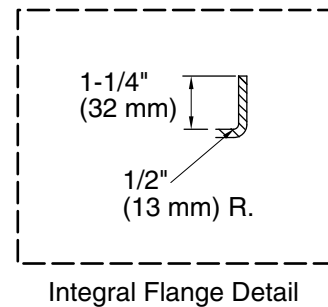

No change in measurements if connected with drain illustrated. (K-7161-AF)

Required Electrical Service

One dedicated circuit required, protected with Class A Ground-Fault Circuit-Interrupter (GFCI). Outside North America, this device may be known as a Residual Current Device (RCD).

Pump: 120 V, 15 A, 50/60 Hz

Technical Information

All product dimensions are nominal.

Drain location:	Left
Basin area, bottom:	42" x 20" (1067 mm x 508 mm)
Basin area, top:	51" x 24" (1295 mm x 610 mm)
Weight:	135 lbs (61.2 kg)
Minimum floor load:	50 lbs/ft² (244.1 kg/m²)
Water depth:	14" (356 mm)
Water capacity:	60 gal (227.1 L)
Electrical component rating:	Pump: 120 V, 7 A, 60 Hz
Pump speed:	Single

Notes

Measure your actual product for rough-in details.

Install this product according to the installation instructions.

The hot water supply should be 70% of the capacity of the bath or greater. Installations will vary.