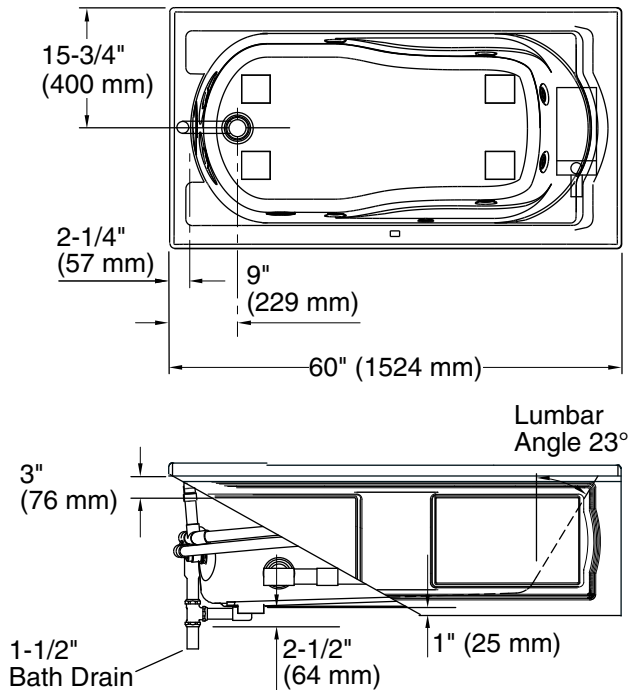

No change in measurements if connected with drain illustrated. (K-7161-AF)

Required Electrical Service

One dedicated circuit required, protected with Class A Ground-Fault Circuit-Interrupter (GFCI). Outside North America, this device may be known as a Residual Current Device (RCD).

Pump: 120 V, 15 A, 50/60 Hz

Technical Information

All product dimensions are nominal.

Drain location:	Left
Basin area, bottom:	42" x 20" (1067 mm x 508 mm)
Basin area, top:	51" x 24" (1295 mm x 610 mm)
Weight:	135 lbs (61.2 kg)
Minimum floor load:	50 lbs/ft² (244.1 kg/m²)
Water depth:	14" (356 mm)
Water capacity:	60 gal (227.1 L)
Electrical component rating:	Pump: 120 V, 7 A, 60 Hz
Pump speed:	Single

Notes

Measure your actual product for rough-in details.

Install this product according to the installation instructions.

The hot water supply should be 70% of the capacity of the bath or greater. Installations will vary.