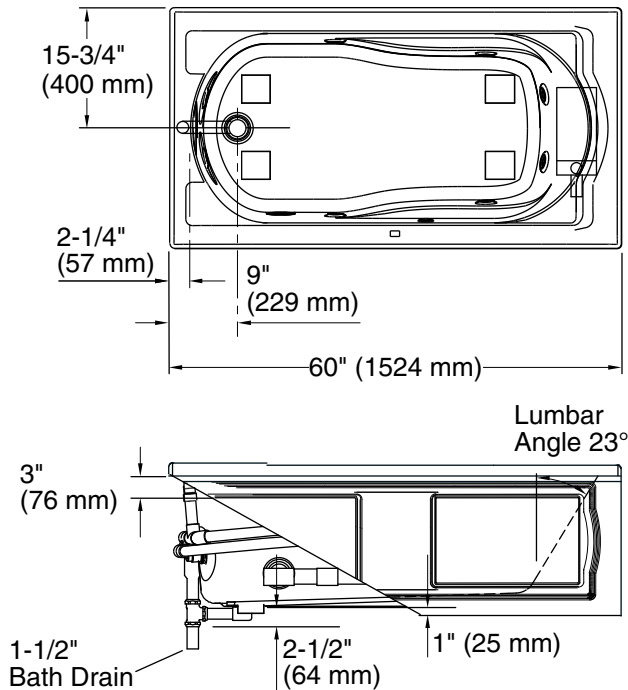

No change in measurements if connected with drain illustrated. (K-7161-AF)

Required Electrical Service

One dedicated circuit required, protected with Class A Ground-Fault Circuit-Interrupter (GFCI). Outside North America, this device may be known as a Residual Current Device (RCD).

Pump: 120 V, 15 A, 50/60 Hz

Technical Information

All product dimensions are nominal.

Drain location: Left
Basin area, bottom: 42" x 20" (1067 mm x 508 mm)
Basin area, top: 51" x 24" (1295 mm x 610 mm)
Weight: 135 lbs (61.2 kg)
Minimum floor load: 50 lbs/ft² (244.1 kg/m²)
Water depth: 14" (356 mm)
Water capacity: 60 gal (227.1 L)
Electrical component Pump: 120 V, 7 A, 60 Hz rating:
Pump speed: Single

Notes

Measure your actual product for rough-in details.

Install this product according to the installation instructions.

The hot water supply should be 70% of the capacity of the bath or greater. Installations will vary.