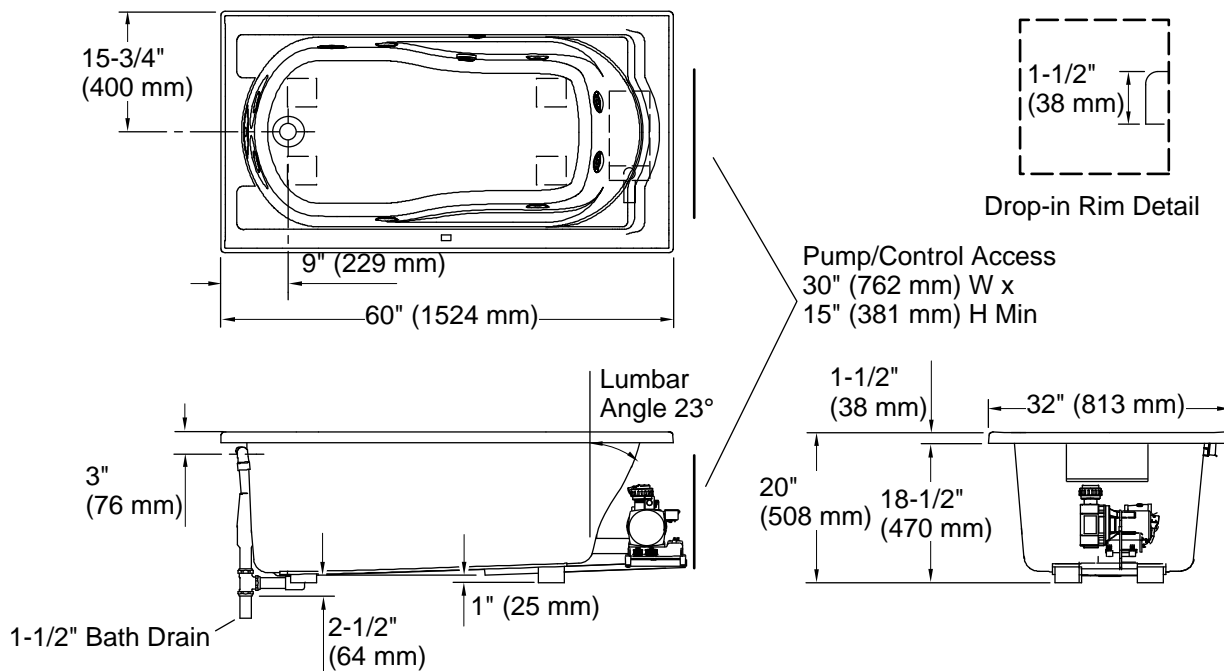

No change in measurements if connected with drain illustrated. (K-7161-AF)

Required Electrical Service

One dedicated circuit required, protected with Class A Ground-Fault Circuit-Interrupter (GFCI). Outside North America, this device may be known as a Residual Current Device (RCD).

Pump, Heated 120 V, 15 A, 60 Hz
Surface:

Technical Information

All product dimensions are nominal.

Drain location: Reversible
Basin area, bottom: 42" x 20" (1067 mm x 508 mm)
Basin area, top: 51" x 24" (1295 mm x 610 mm)
Weight: 106 lbs (48.1 kg)
Minimum floor load: 47 lbs/ft² (229.5 kg/m²)
Water depth: 14" (356 mm)
Water capacity: 60 gal (227.1 L)
Electrical component Pump: 120 V, 7 A, 60 Hz
rating: Heated Surface: 120 V, 0.5 A, 60 Hz
Minimum flat for 2-1/2" (64 mm)
door:

Notes

Measure your actual product for rough-in details.

Install this product according to the installation instructions.

The hot water supply should be 70% of the capacity of the bath or greater. Installations will vary.