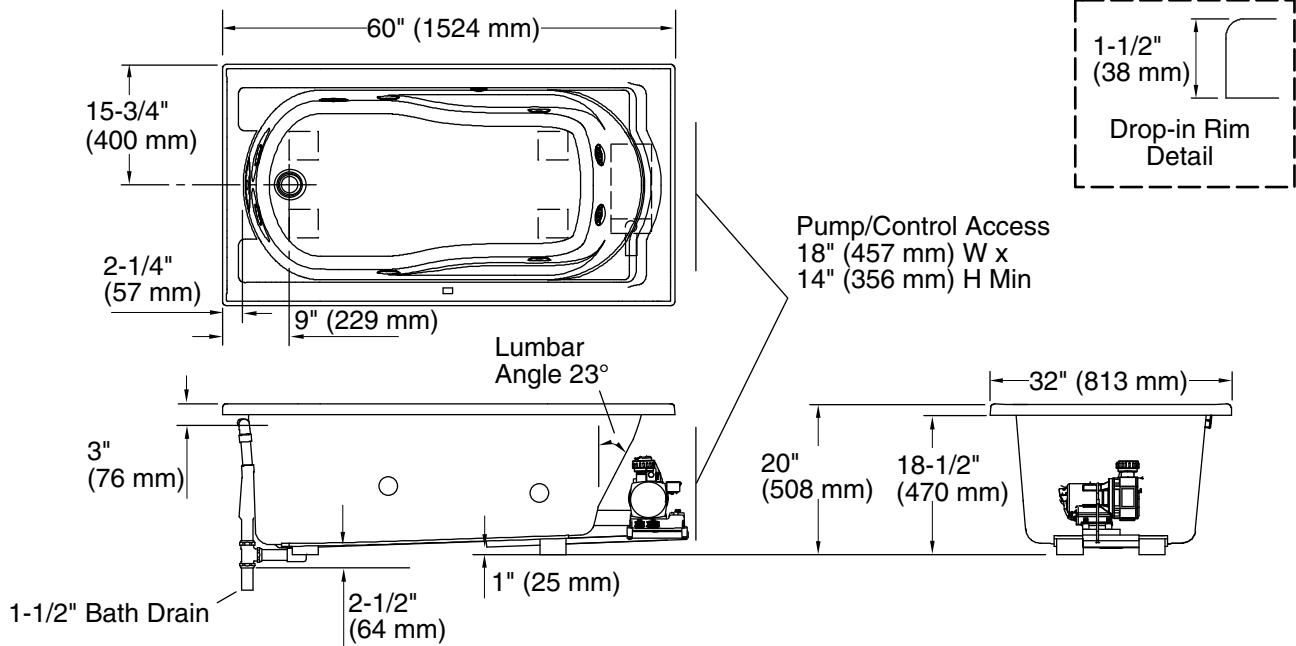

For the most current Specification Sheet, go to www.kohler.com USA or www.kohler.ca Canada

8-6-2024 21:26 - US/CA

THE BOLD LOOK
OF **KOHLER**®

No change in measurements with drain shown. (K-7161-AF)

Required Electrical Service

Technical Information

All product dimensions are nominal.

Drain location: Reversible
 Basin area, bottom: 42" x 20" (1067 mm x 508 mm)
 Basin area, top: 51" x 24" (1295 mm x 610 mm)
 Weight: 100 lbs (45.4 kg)
 Minimum floor load: 47 lbs/ft² (229.5 kg/m²)
 Water depth: 14" (356 mm)
 Water capacity: 60 gal (227.1 L)
 Cutout: Drop-in, 58" x 30" (1473 mm x 762 mm)
 Electrical component Pump: 120 V, 7 A, 60 Hz
 rating:
 Pump speed: Single
 Minimum flat for door: 2-1/2" (64 mm)