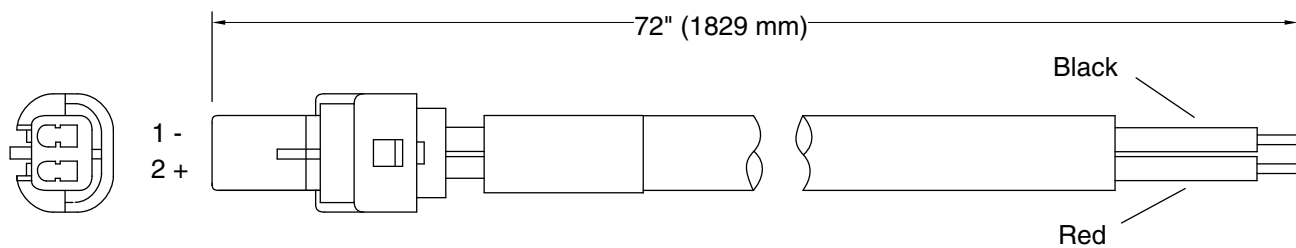

Technical Information

All product dimensions are nominal.

Material: Plastic, Metal

Notes

Install this product according to the installation guide.