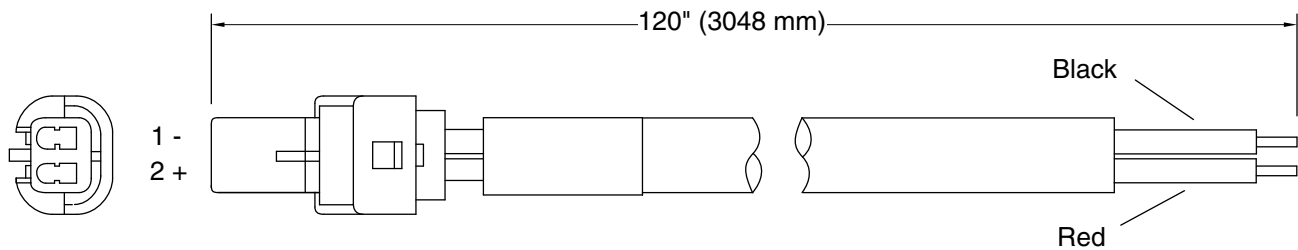

Technical Information

All product dimensions are nominal.

Material: Plastic, Metal

Notes

Install this product according to the installation guide.