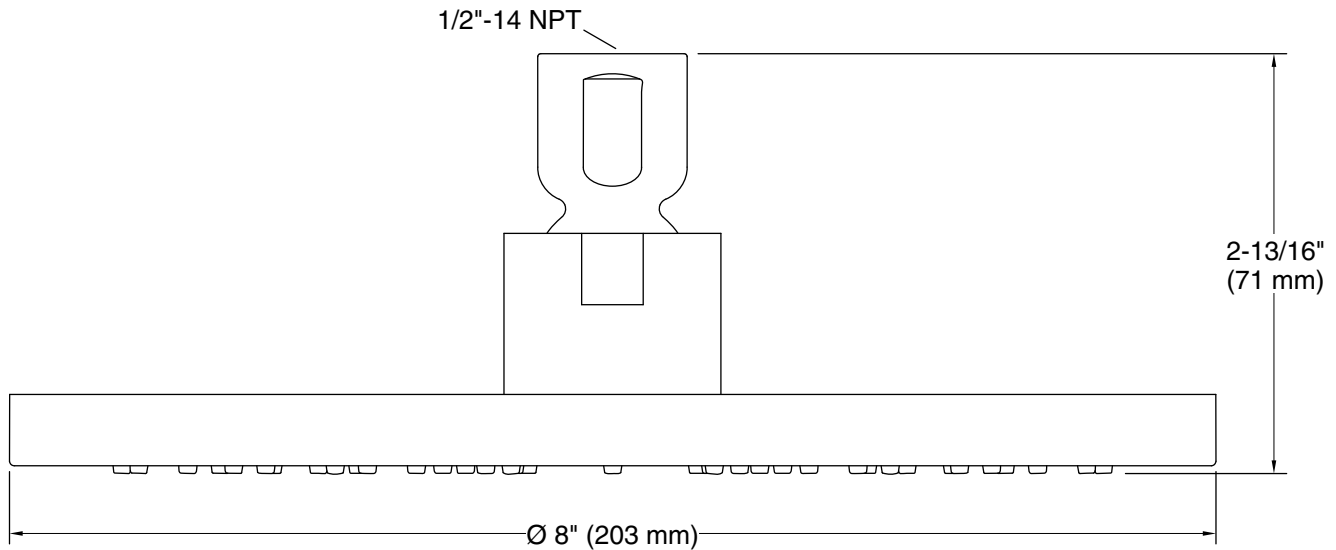

Technical Information

All product dimensions are nominal.

Handshower:

Rated maximum flow: 0 gal/min (0 l/min)

Showerhead/Body Spray:

Rated maximum flow: 1.75 gal/min (6.6 l/min)

Notes

For use with automatic compensating valves rated at 1.5 gal/min (5.7 l/min) or less.
Install this product according to the installation instructions.