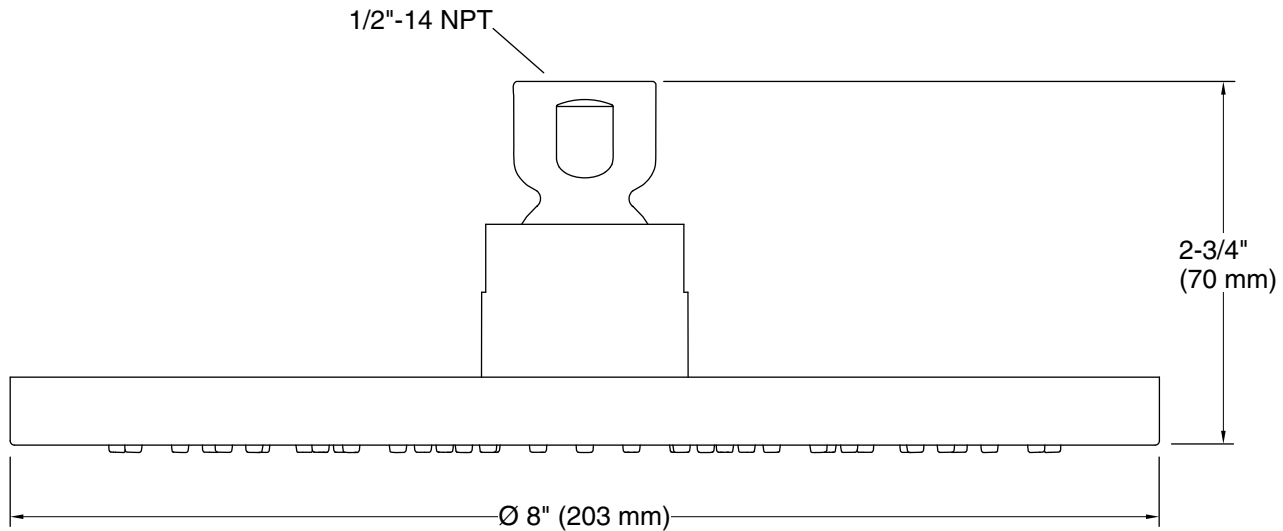

Technical Information

All product dimensions are nominal.

Handshower:

Rated maximum flow: 0 gal/min (0 l/min)

Showerhead/Body Spray:

Rated maximum flow: 2.5 gal/min (9.5 l/min)

Notes

Install this product according to the installation guide.