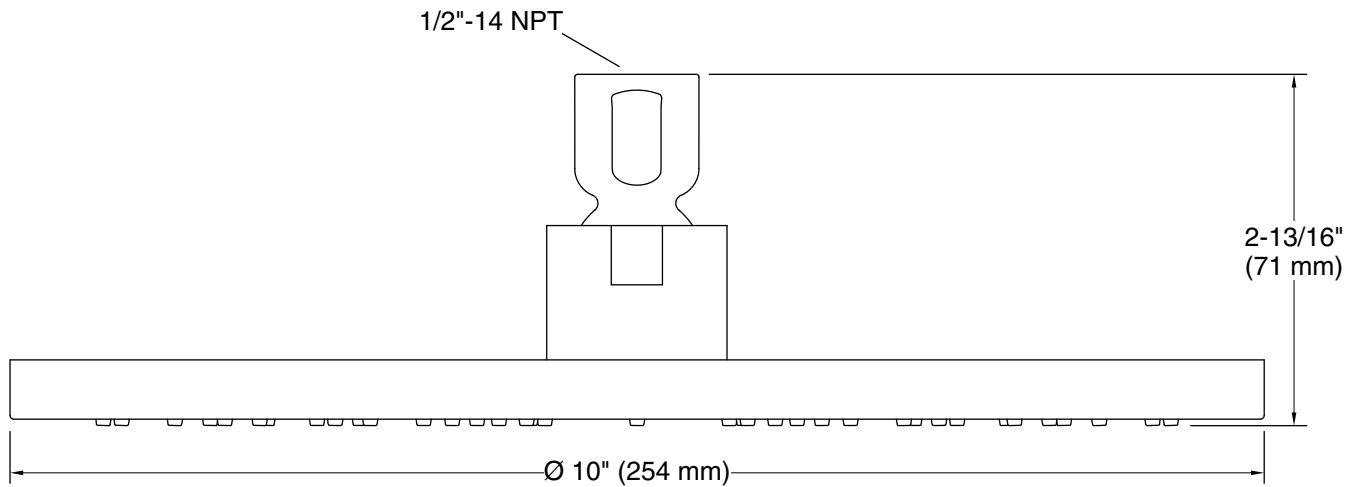

Technical Information

All product dimensions are nominal.

Handshower:

Rated maximum flow: 0 gal/min (0 l/min)

Showerhead/Body Spray:

Rated maximum flow: 1.75 gal/min (6.6 l/min)

Notes

For use with automatic compensating valves rated at 1.4 gal/min (5.3 l/min) or less.

Install this product according to the installation instructions.